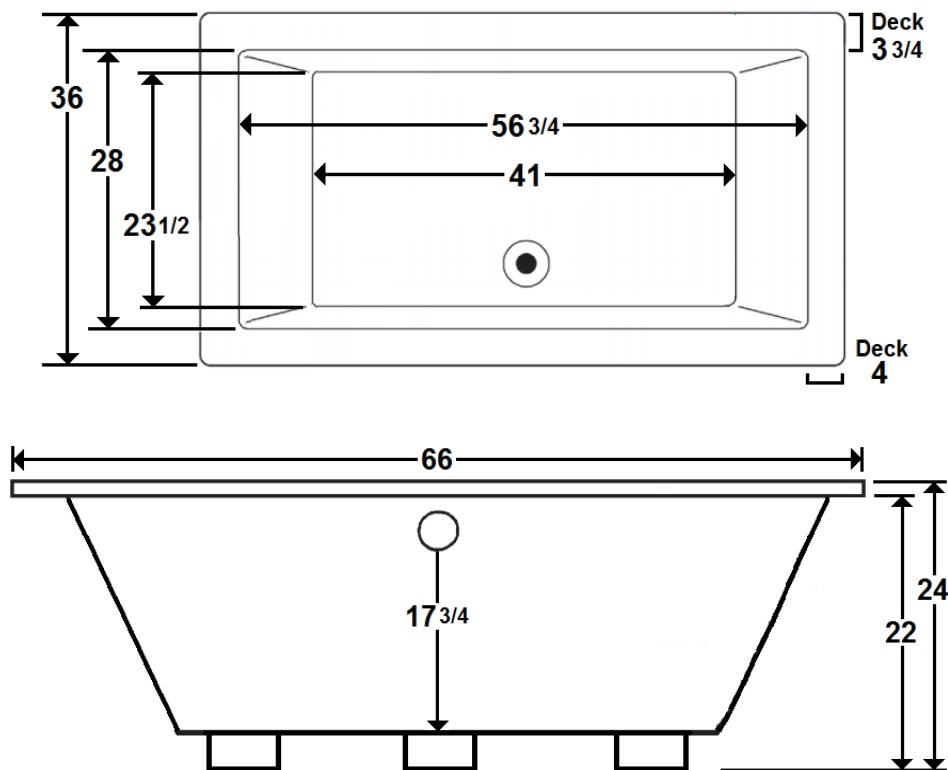

FARRELL 1

66" x 36" Drop-In Acrylic Tub

Model Number
6636FT064
Drop-In Soaker in White

Features

- Constructed of high-gloss durable acrylic
- Textured slip resistant bottom
- Deep bathing well
- Pre-leveled base for easy installation
- Can be installed as an undermount
- Minimalist design
- Limited lifetime warranty
- Made in the USA

All dimensions are +/- 1/2" and subject to change without notice

Technical Information

- Cut-Out Dimensions: 64" x 34"
- Weight: 150 lbs.
- Water Depth to Overflow: 17 3/4"
- Water Capacity: 87 gal.
- Sump Dimension: 41" x 23 1/2"