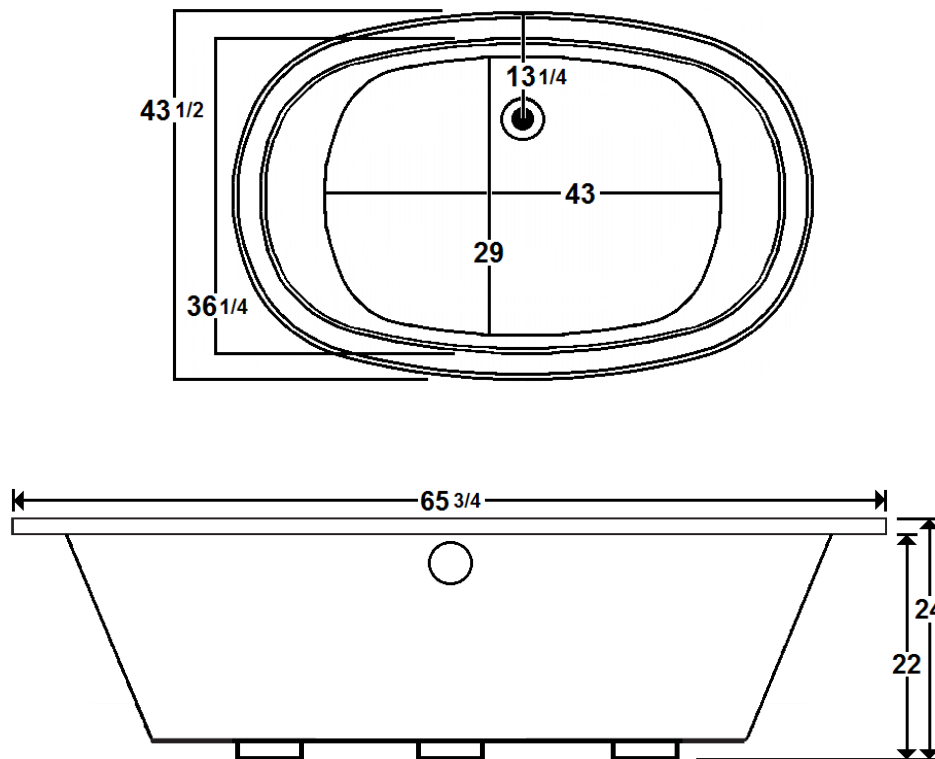

CREWE 1

66" x 43" Drop-In Acrylic Tub

Model Number
6643CT064
Drop-In Soaker in White

Features

- Constructed of high-gloss durable acrylic
- Textured slip resistant bottom
- Deep bathing well
- Pre-leveled base for easy installation
- Transitional / Modern design
- Limited lifetime warranty
- Can be installed as an undermount
- Made in the USA

All dimensions are +/- 1/2" and subject to change without notice

Technical Information

- Weight: 146 lbs.
- Water Depth to Overflow: 18 3/4"
- Water Capacity: 109 gal.
- Sump Dimension: 43" x 29"

Installation Notes