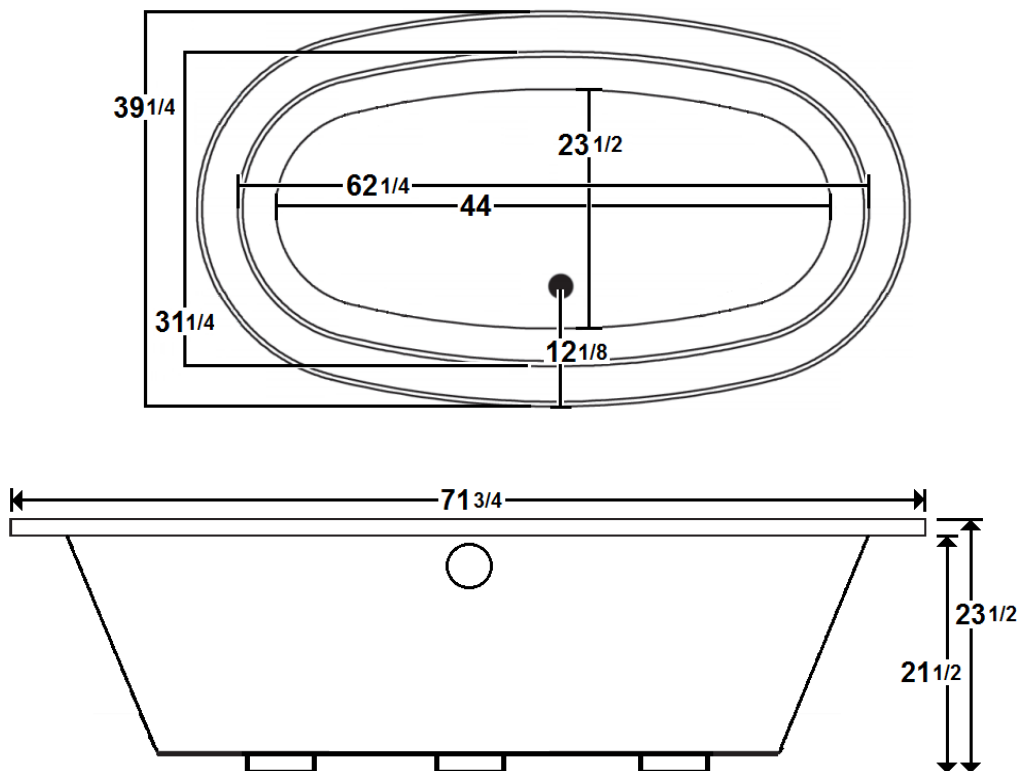

## 72" x 40" Drop-In Acrylic Tub

Model Number  
**7240CT064**  
Drop-In Soaker in White

**\*All dimensions are +/- 1/2" and subject to change without notice\***

### Technical Information

- Weight: 258 lbs.
- Water Depth to Overflow: 15 3/4"
- Water Capacity: 76 gal.
- Sump Dimension: 44" x 23 1/2"