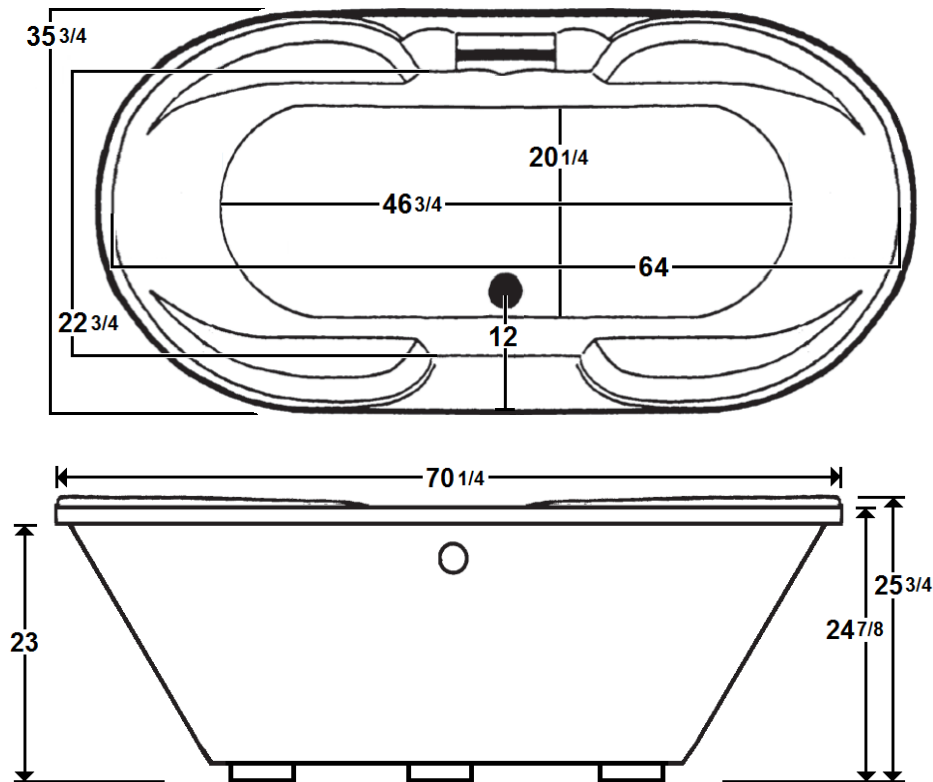

DORAN

70" x 36" Drop-In Acrylic Tub

Model Number
7036DT064
Drop-In Soaker in White

Features

- Constructed of high-gloss durable acrylic
- Textured slip resistant bottom
- Deep bathing well
- Pre-leveled base for easy installation
- Transitional / Modern design
- Limited lifetime warranty
- Made in the USA

All dimensions are +/- 1/2" and subject to change without notice

Technical Information

- Weight: 159 lbs.
- Water Depth to Overflow: 18 1/2"
- Water Capacity: 80 gal.
- Sump Dimension: 46 3/4" x 20 1/4"