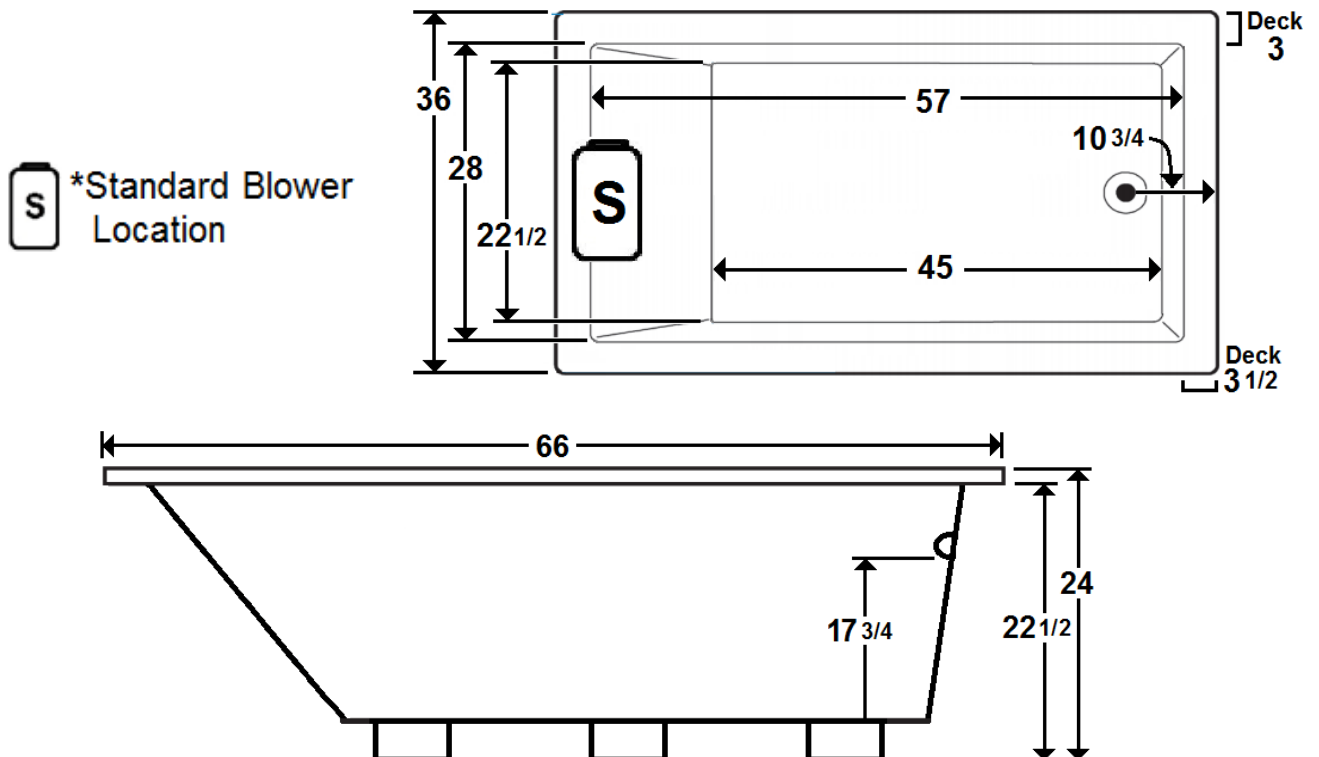

PARKER 6

66" x 36" Drop-In Acrylic Air Bath

Model Number
6636PA064
Drop-In Air Bath in White

Features

- 20 high output lateral air jets
- 10.5 Amp blower / heater
- Variable speed blower with automatic purge
- Includes Wave & Pulse modes
- Includes Chromatherapy
- Constructed of high-gloss durable acrylic
- Deep bathing well
- Transitional / Modern design
- Limited lifetime warranty
- Can be installed as an undermount
- Made in the USA

All dimensions are +/- 1/2" and subject to change without notice

Technical Information

- Weight: 184 lbs.
- Water Depth to Overflow: 17 3/4"
- Water Capacity: 93 gal.
- Sump Dimension: 45" x 22 1/2"

Electrical Requirements