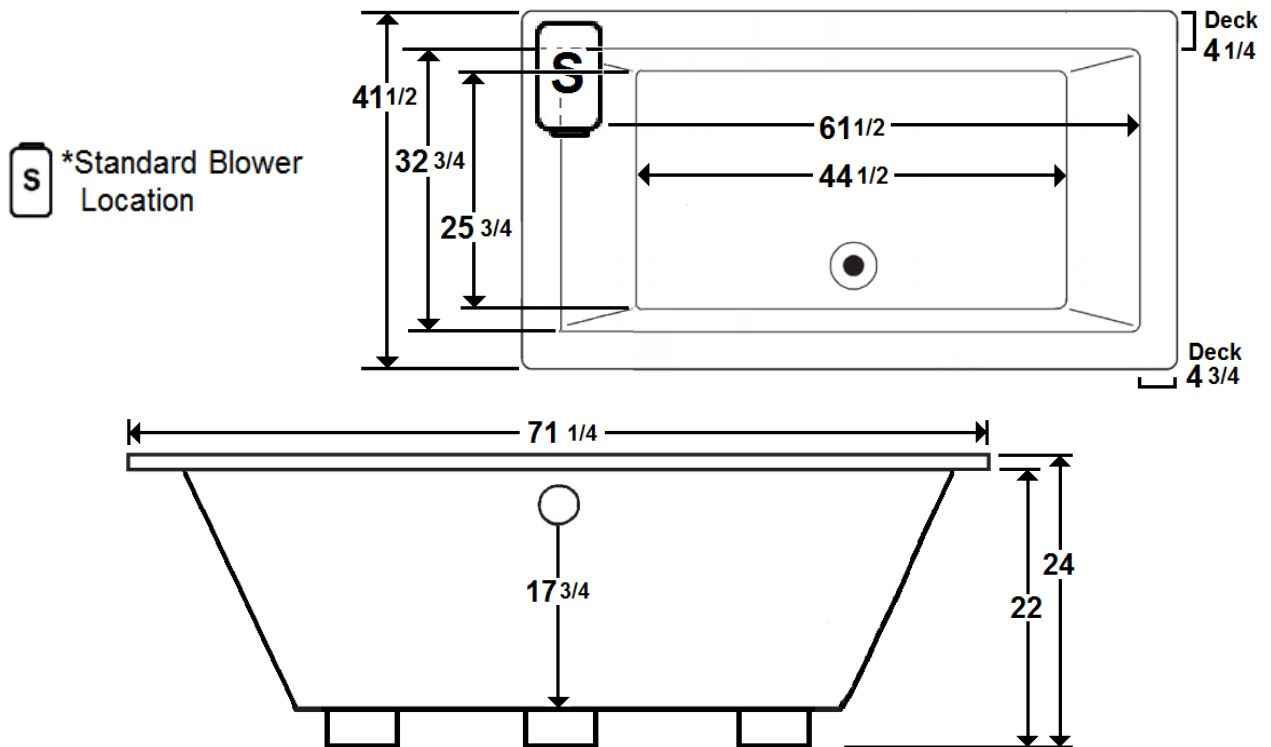

## 72" x 42" Drop-In Acrylic Air Bath

Model Number  
**7242FA064**  
Drop-In Air Bath in White

**\*All dimensions are +/- 1/2" and subject to change without notice\***

### Technical Information

- Weight: 188 lbs.
- Water Depth to Overflow: 17 3/4"
- Water Operating Level: NA
- Water Capacity: 163 gal
- Sump Dimension: 44 1/2" x 25 3/4"