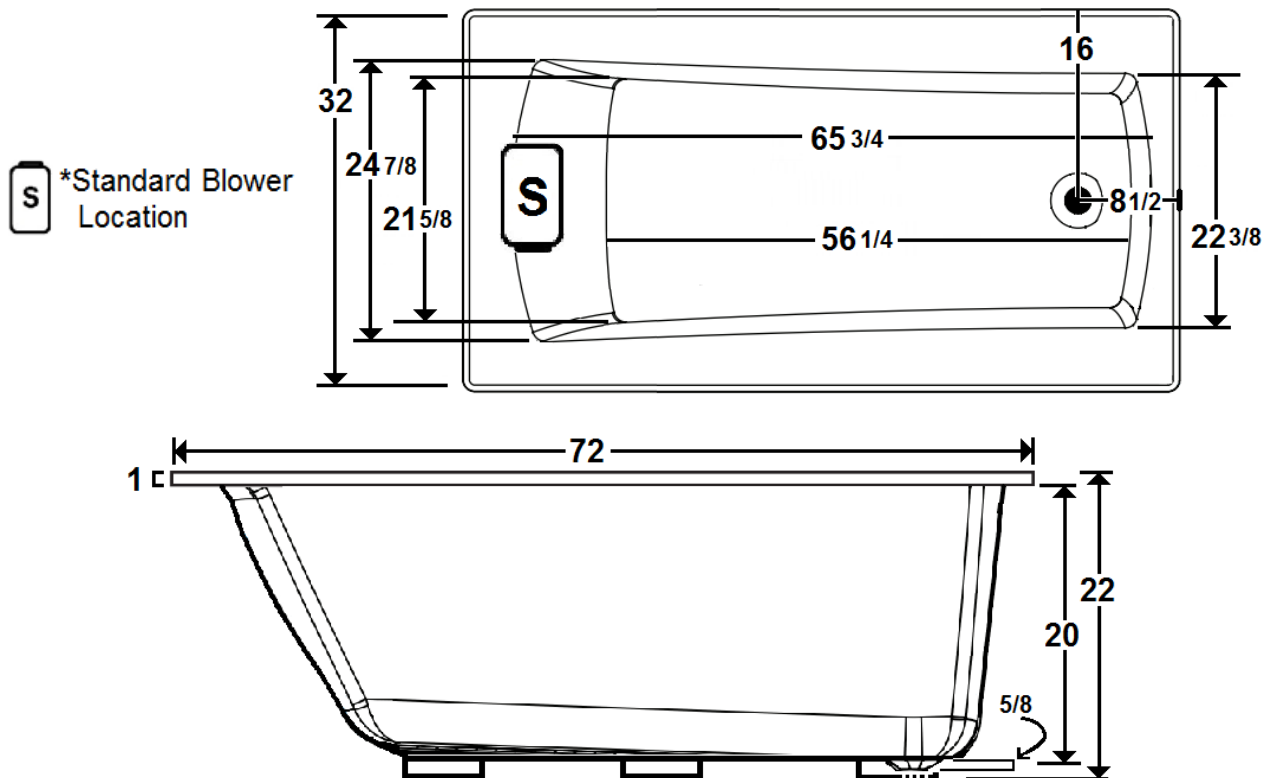

## 72" x 32" Drop-In Acrylic Air Bath

Model Number  
**7232BA064**  
Drop-In Air Bath in White

### Features

- 20-24 high output lateral air jets
- 10.5 Amp blower / heater
- Variable speed blower with automatic purge
- Includes Wave & Pulse modes
- Includes Chromatherapy
- Constructed of high-gloss durable acrylic
- Deep bathing well
- Transitional / Modern design
- Limited lifetime warranty
- Made in the USA

**\*All dimensions are +/- 1/2" and subject to change without notice\***

### Technical Information

- Weight: 212 lbs.
- Water Depth to Overflow: 16 1/4"
- Water Capacity: 80 gal.
- Sump Dimension: 56 1/4" x 21 5/8"