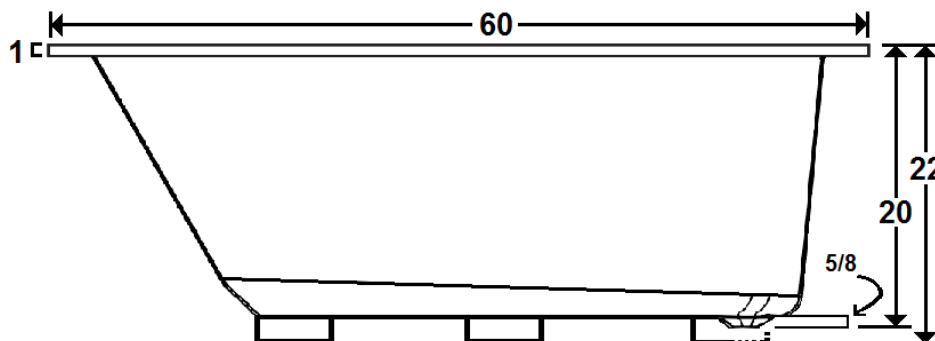

MONETA 1

60" x 36" Drop-In Acrylic Air Bath

Model Number
6036MA064
Drop-In Air Bath in White

Features

- 24 high output lateral air jets
- 10.5 Amp blower / heater
- Variable speed blower with automatic purge
- Includes Wave & Pulse modes
- Includes Chromatherapy
- Constructed of high-gloss durable acrylic
- Deep bathing well with textured slip resistant bottom
- Transitional / Modern design
- Limited lifetime warranty
- Made in the USA

All dimensions are +/- 1/2" and subject to change without notice

 *Standard Blower Location

Technical Information

- Weight: 158 lbs.
- Water Depth to Overflow: 16 1/4"
- Water Capacity: 75 gal.
- Sump Dimension: 42 1/4" x 25 1/2"