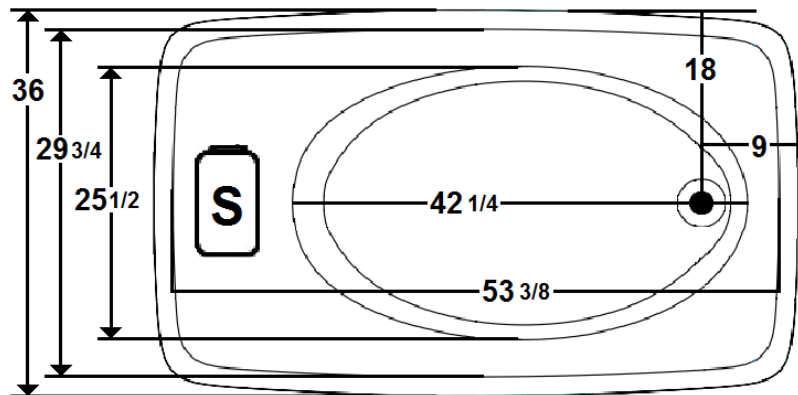

MONETA 1

60" x 36" Drop-In Acrylic Air Bath

Model Number
6036MA064
Drop-In Air Bath in White

Features

- 24 high output lateral air jets
- 10.5 Amp blower / heater
- Variable speed blower with automatic purge
- Includes Wave & Pulse modes
- Includes Chromatherapy
- Constructed of high-gloss durable acrylic
- Deep bathing well with textured slip resistant bottom
- Transitional / Modern design
- Limited lifetime warranty
- Made in the USA

All dimensions are +/- 1/2" and subject to change without notice

 *Standard Blower Location

Technical Information

- Weight: 158 lbs.
- Water Depth to Overflow: 16 1/4"
- Water Capacity: 75 gal.
- Sump Dimension: 42 1/4" x 25 1/2"