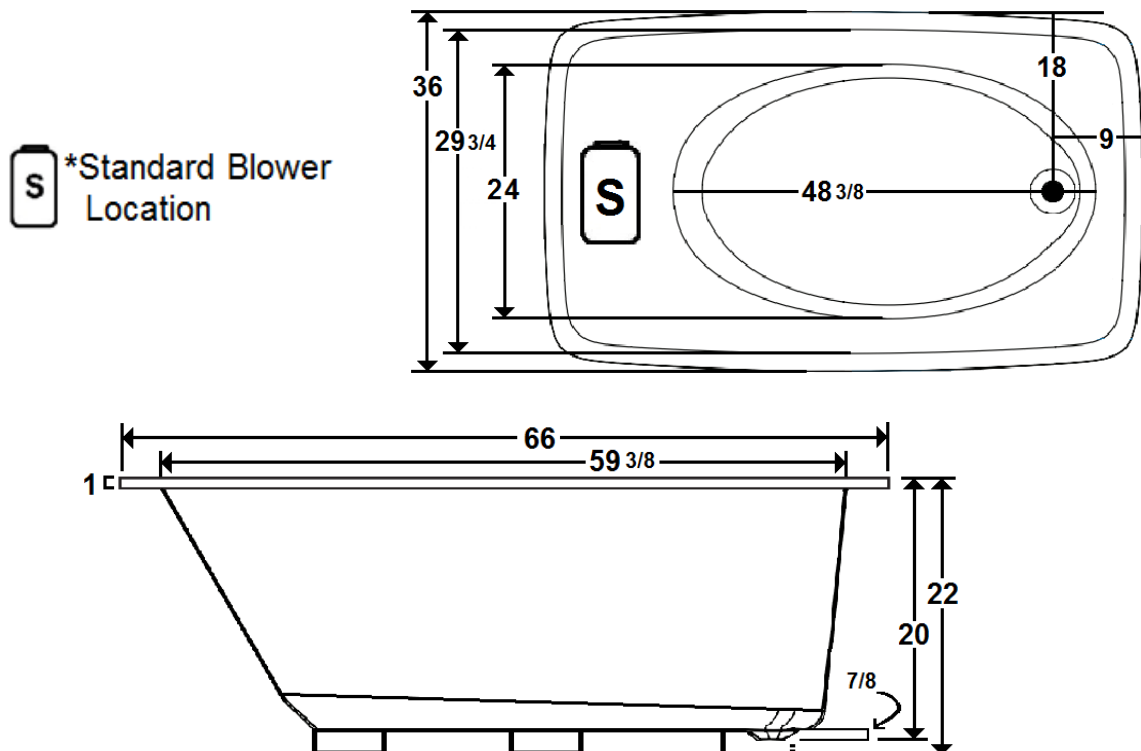

MONETA 2

66" x 36" Drop-In Acrylic Air Bath

Model Number
6636MA064
Drop-In Air Bath in White

Features

- 24 high output lateral air jets
- 10.5 Amp blower / heater
- Variable speed blower with automatic purge
- Includes Wave & Pulse modes
- Includes Chromatherapy
- Constructed of high-gloss durable acrylic
- Deep bathing well with textured slip resistant bottom
- Transitional / Modern design
- Limited lifetime warranty
- Made in the USA

All dimensions are +/- 1/2" and subject to change without notice

Technical Information

- Weight: 189 lbs.
- Water Depth to Overflow: 16 1/4"
- Water Capacity: 83 gal.
- Sump Dimension: 48 3/8" x 24"

Electrical Requirements