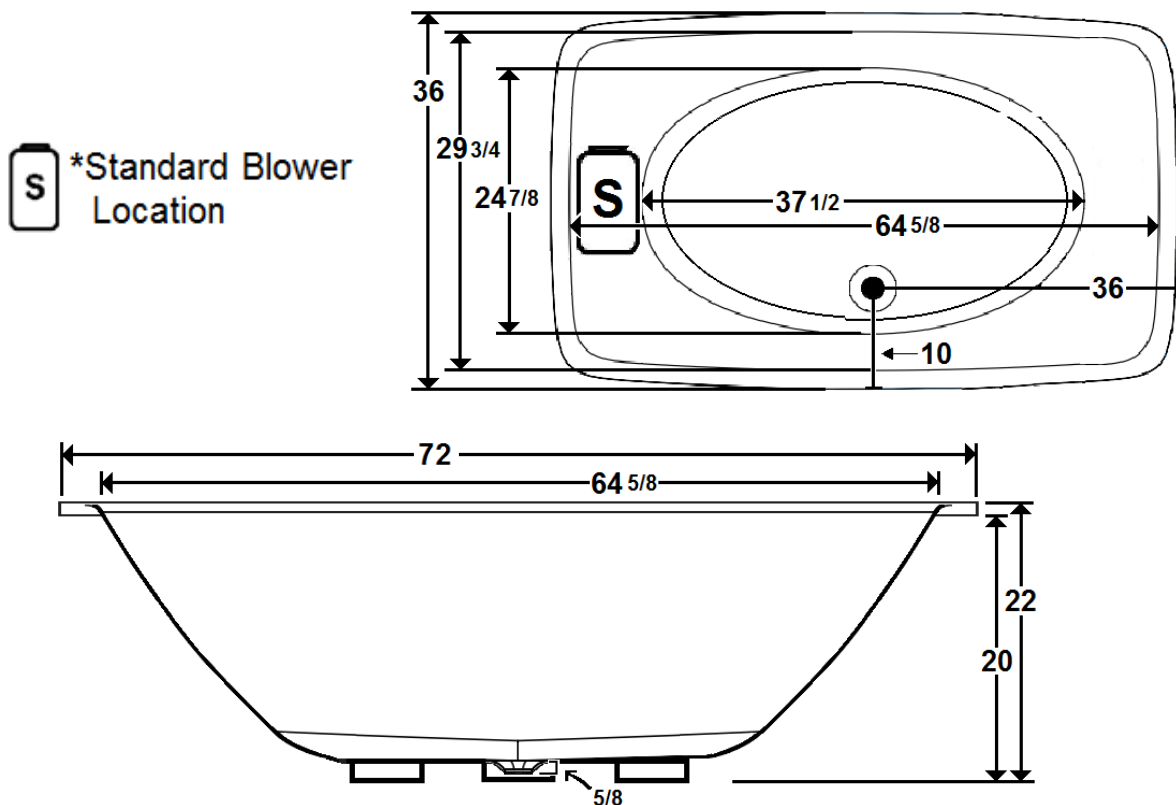

## 72" x 36" Drop-In Acrylic Air Bath

Model Number  
**7236SA064**  
Drop-In Air Bath in White

**\*All dimensions are +/- 1/2" and subject to change without notice\***

### Technical Information

- Weight: 224 lbs.
- Water Depth to Overflow: 16 1/4"
- Water Capacity: 85 gal.
- Sump Dimension: 37 1/2" x 24 7/8"