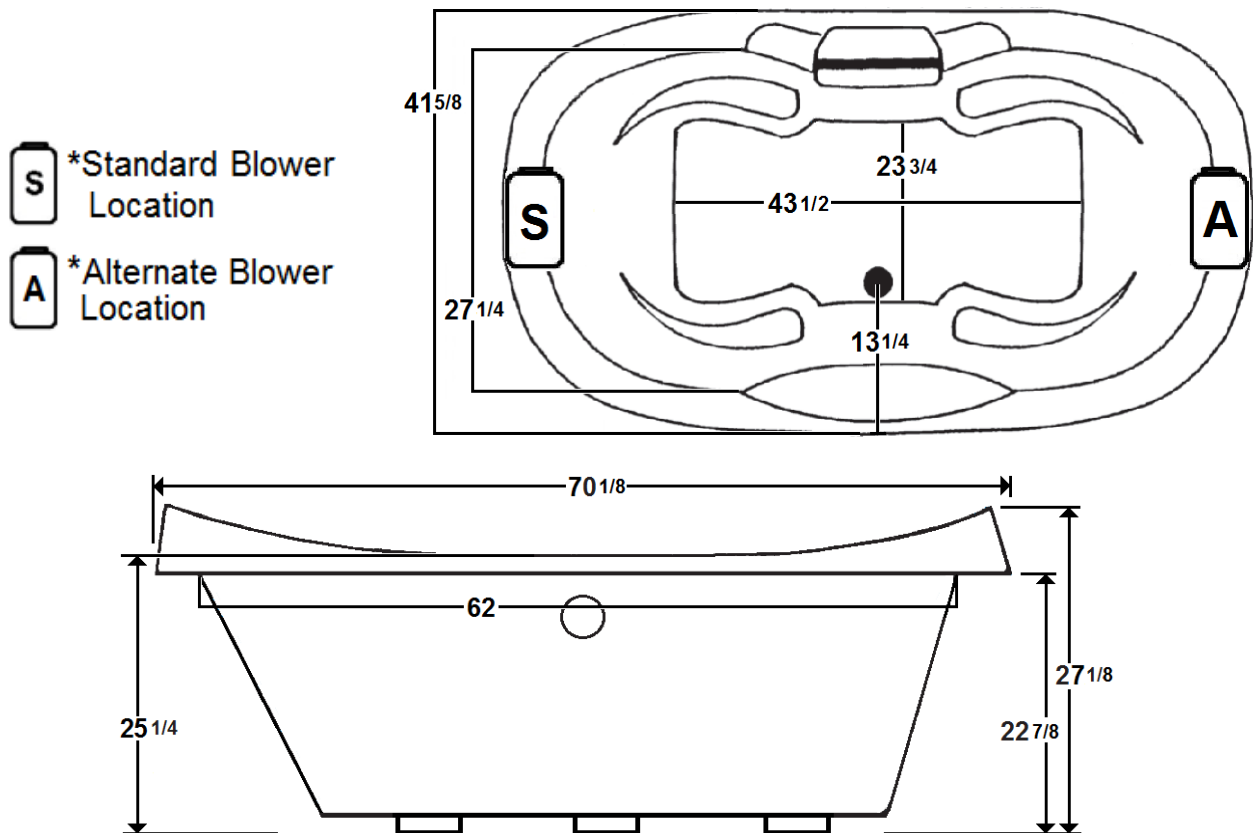

MELFA

72" x 42" Drop-In Acrylic Air Bath

Model Number
7242MA064
Drop-In Air Bath in White

Features

- 24 high output lateral air jets
- 10.5 Amp blower / heater
- Variable speed blower with automatic purge
- Includes Wave & Pulse modes
- Includes Chromatherapy
- Constructed of high-gloss durable acrylic
- Deep bathing well with textured slip resistant bottom
- Transitional / Modern design
- Limited lifetime warranty
- Made in the USA

All dimensions are +/- 1/2" and subject to change without notice

Technical Information

- Weight: 214 lbs.
- Water Depth to Overflow: $17\frac{1}{2}$ "
- Water Capacity: 95 gal.
- Sump Dimension: $43\frac{1}{2}$ " x $23\frac{3}{4}$ "