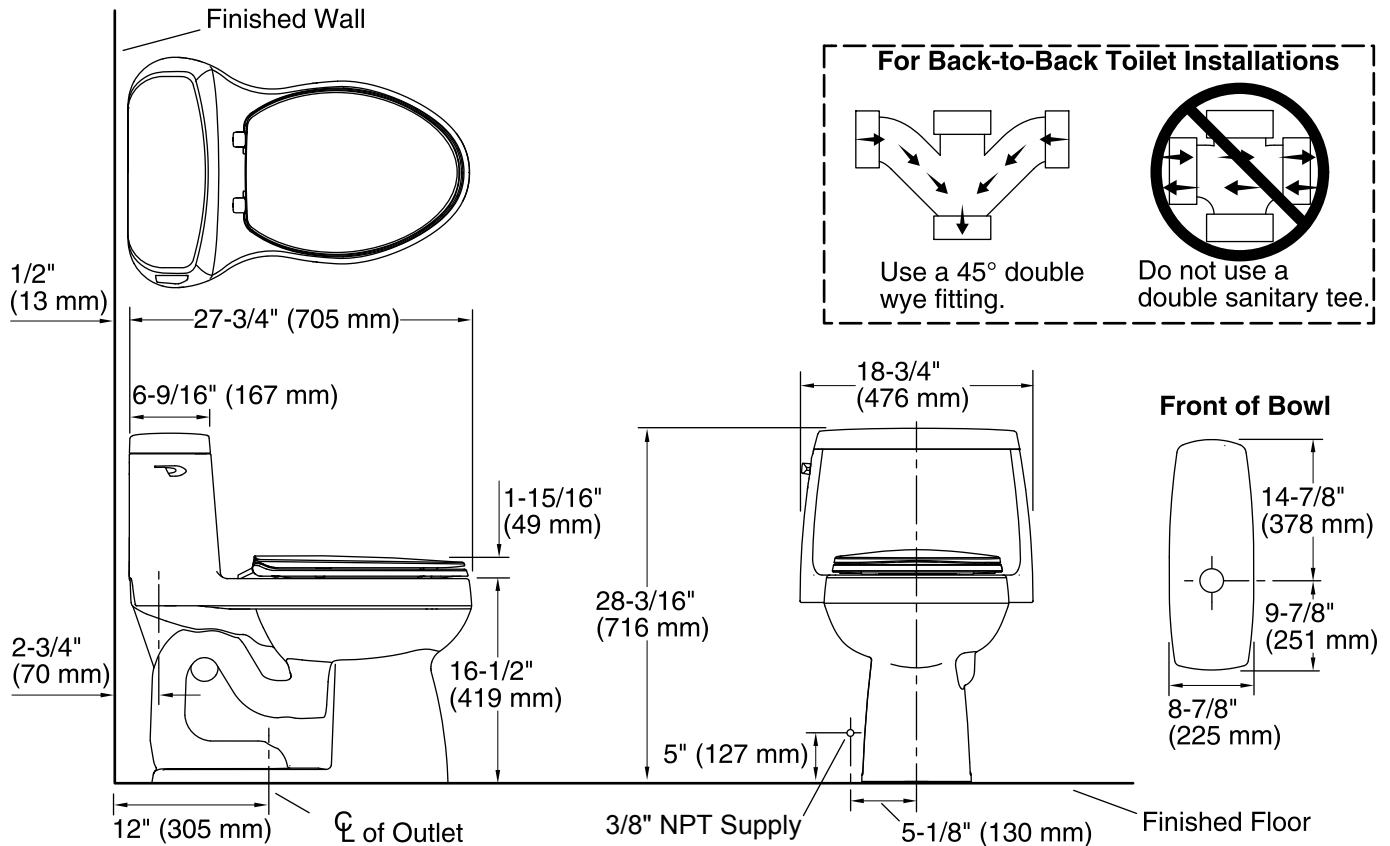

Technical Information

All product dimensions are nominal.

Toilet type:	One-piece, Floor-mount
Waste Outlet:	Floor
Bowl shape:	Elongated front
Flush type:	AquaPiston®
Trap passageway:	2-1/8" (54 mm)
Water Consumption	
Full:	1.4 gpf (5.3 lpf)
Water surface size:	11" x 8-1/8" (279 mm x 206 mm)
Rim to water surface:	6-1/4" (159 mm)
Rough-in:	12" (305 mm)
Seat-mounting holes:	5-1/2" (140 mm)

Notes

Install this product according to the installation instructions.

For back-to-back toilet installations: Use only a 45° double wye fitting.

The model is acceptable for left-hand Accessible compartment installations only.

ADA, OBC, CSA B651 compliant when installed to the specific requirements of these regulations.

Plumbing codes may require elongated toilets and elongated, open-front seats in public bathrooms.

Accessibility standards may require controls to be located on the open side of the toilet.