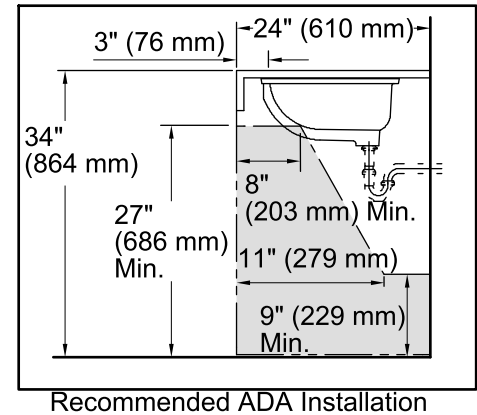

Devonshire®
Undermount Bathroom Sink
K-2336

Features

- Vitreous china.
- Under-mount.
- Oval basin.
- No faucet holes; requires wall- or counter-mount faucet.
- Coordinates with other products in the Devonshire collection.
- 18-1/8" (460 mm) x 14" (356 mm)

Recommended Accessories

K-9018 P-Trap

Components

Additional included component/s: Basin clamp assembly.

ADA

Codes/Standards

ASME A112.19.2/CSA B45.1
ADA
ICC/ANSI A117.1

KOHLER® One-Year Limited Warranty

Technical Information

All product dimensions are nominal.

Bowl configuration:	Single
Installation:	Under-mount
Bowl area (Only)	Length: 18-1/8" (460 mm) Width: 14" (356 mm) Water depth: 4-3/16" (106 mm)
Drain hole:	1-3/4" (44 mm)
Template:	1050263-7, required, not included