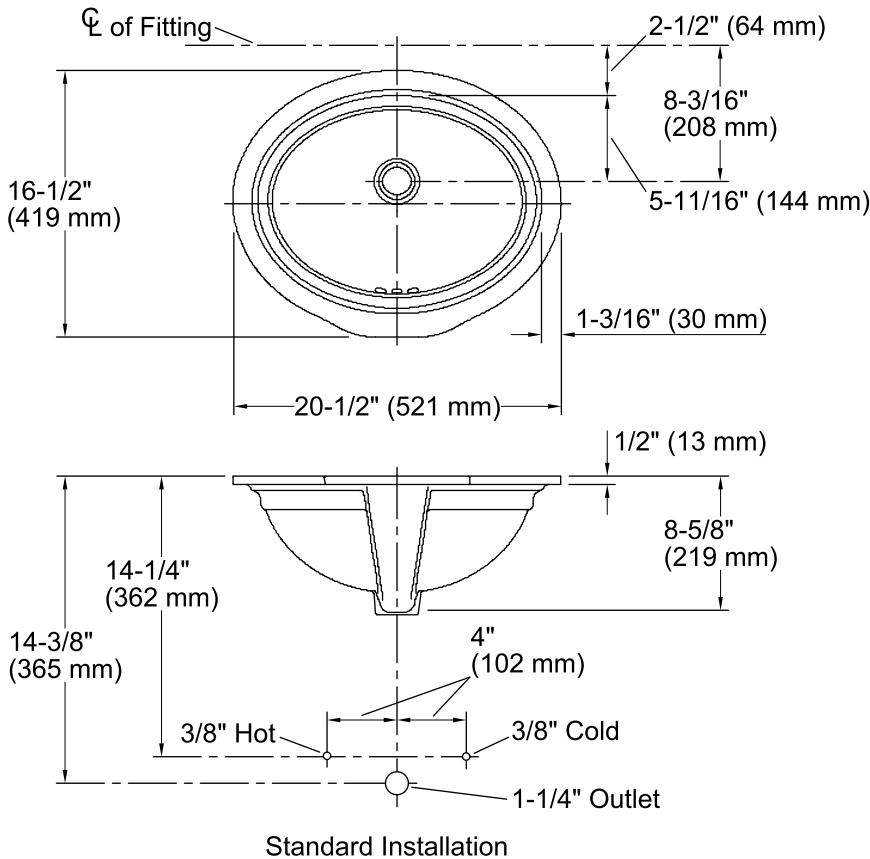

Devonshire®
Undermount Bathroom Sink
K-2336

Features

- Vitreous china.
- Under-mount.
- Oval basin.
- No faucet holes; requires wall- or counter-mount faucet.
- Coordinates with other products in the Devonshire collection.
- 18-1/8" (460 mm) x 14" (356 mm)

Recommended Accessories

K-9018 P-Trap

Components

Additional included component/s: Basin clamp assembly.

ADA

Codes/Standards

ASME A112.19.2/CSA B45.1
ADA
ICC/ANSI A117.1

KOHLER® One-Year Limited Warranty

Technical Information

All product dimensions are nominal.

Bowl configuration:	Single
Installation:	Under-mount
Bowl area (Only)	Length: 18-1/8" (460 mm) Width: 14" (356 mm) Water depth: 4-3/16" (106 mm)
Drain hole:	1-3/4" (44 mm)
Template:	1050263-7, required, not included