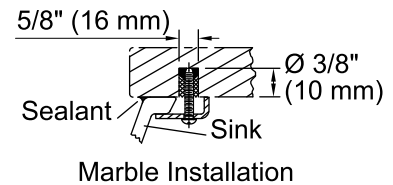

Devonshire®
Undermount Bathroom Sink
K-2336

Features

- Vitreous china.
- Under-mount.
- Oval basin.
- No faucet holes; requires wall- or counter-mount faucet.
- Coordinates with other products in the Devonshire collection.
- 18-1/8" (460 mm) x 14" (356 mm)

Technical Information

All product dimensions are nominal.

Bowl configuration:	Single
Installation:	Under-mount
Bowl area (Only)	Length: 18-1/8" (460 mm) Width: 14" (356 mm) Water depth: 4-3/16" (106 mm)
Drain hole:	1-3/4" (44 mm)
Template:	1050263-7, required, not included