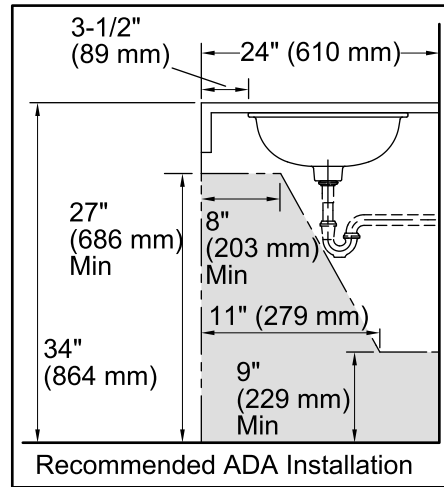

Wood Counter Installation

Marble Installation

Technical Information

All product dimensions are nominal.

Bowl configuration:	Single
Installation:	Under-mount
Bowl area (Only)	Diameter: 13-3/4" (349 mm) Water depth: 5" (127 mm)
Drain hole:	1-3/4" (44 mm)
Template:	1035896-7, required, not included

Notes

Install this product according to the installation instructions.

NOTICE: Countertop manufacturer or cutter must use the current product template available at www.kohler.com, or by calling 1-800-4KOHLER. Kohler Co. is not responsible for cutout errors when the incorrect cutout template is used.

ADA compliant when installed to the specific requirements of these regulations.