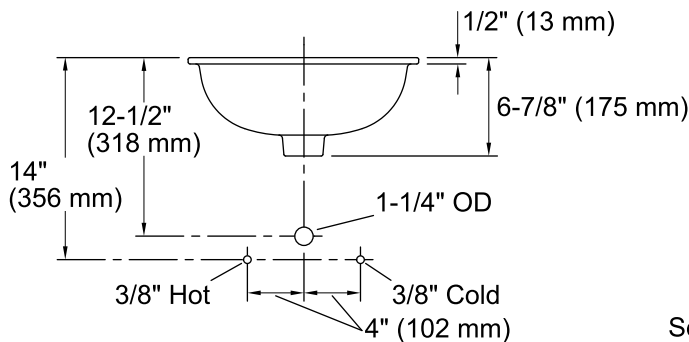

Wood Counter Installation

Standard Installation