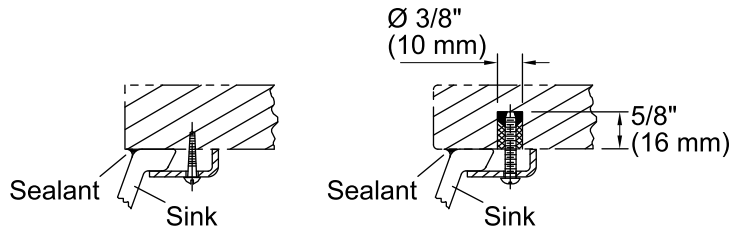

Wood Counter Installation

Marble Installation

Technical Information

All product dimensions are nominal.

Bowl configuration:	Single
Installation:	Under-mount
Bowl area (Only)	Diameter: 13-3/4" (349 mm) Water depth: 5" (127 mm)
Drain hole:	1-3/4" (44 mm)
Template:	1035896-7, required, not included

Notes

Install this product according to the installation instructions.

NOTICE: Countertop manufacturer or cutter must use the current product template available at www.kohler.com, or by calling 1-800-4KOHLER. Kohler Co. is not responsible for cutout errors when the incorrect cutout template is used.

ADA compliant when installed to the specific requirements of these regulations.