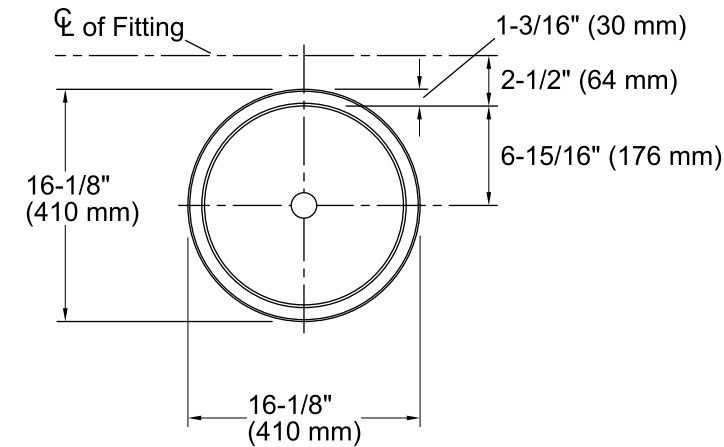

Standard Installation