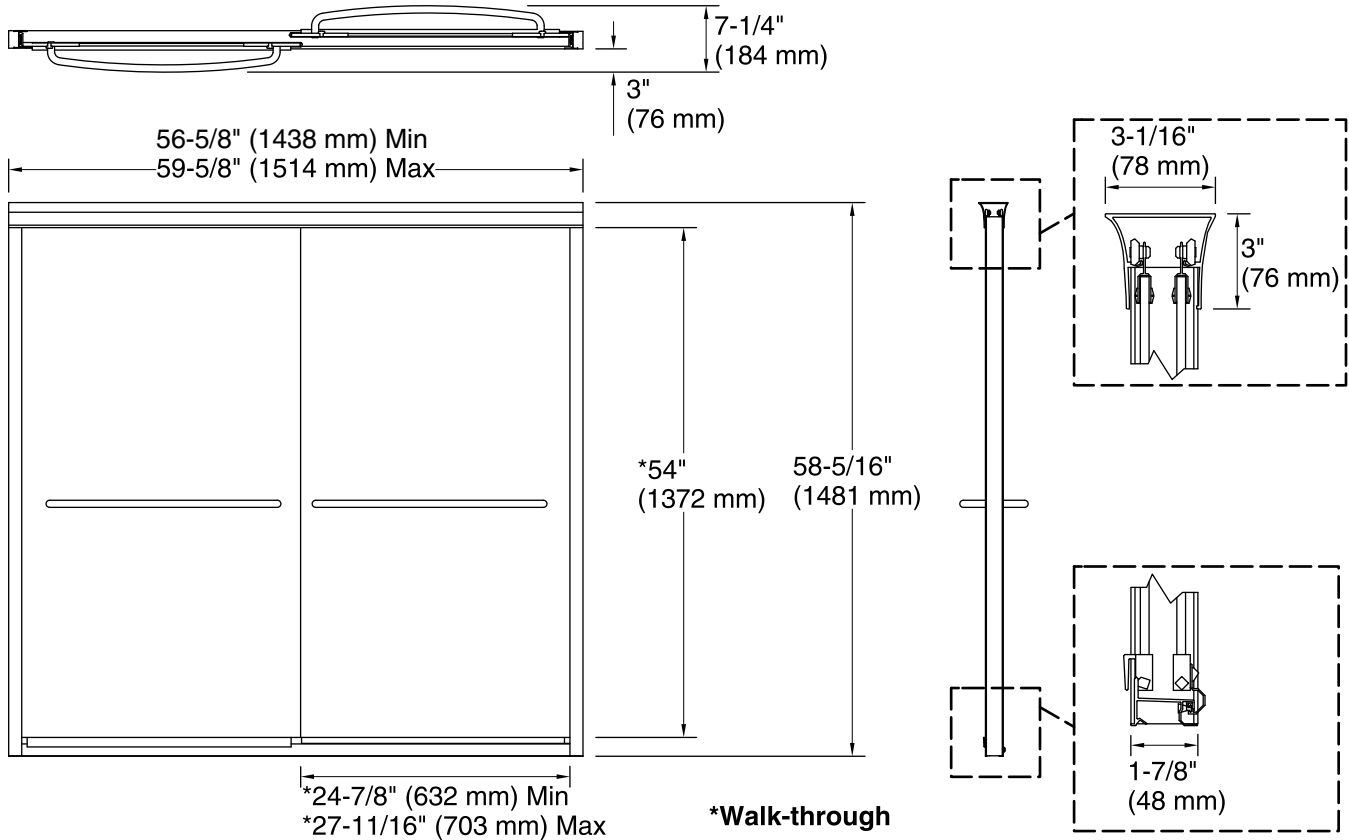

### Technical Information

All product dimensions are nominal.

Installation type:	For bath installation
Opening style:	Sliding/Bypass
Opening Width - Min:	56-5/8" (1438 mm)
Opening Width - Max:	59-5/8" (1514 mm)
Walk-through - Min:	24-7/8" (632 mm)
Walk-through - Max:	27-11/16" (703 mm)
Glass thickness:	1/4" (6 mm)
Glass coating:	CleanCoat®

### Notes

Install this product according to the installation guide.

The vertical opening should be a minimum of 60-1/16" (1526 mm) to allow for installation clearance.