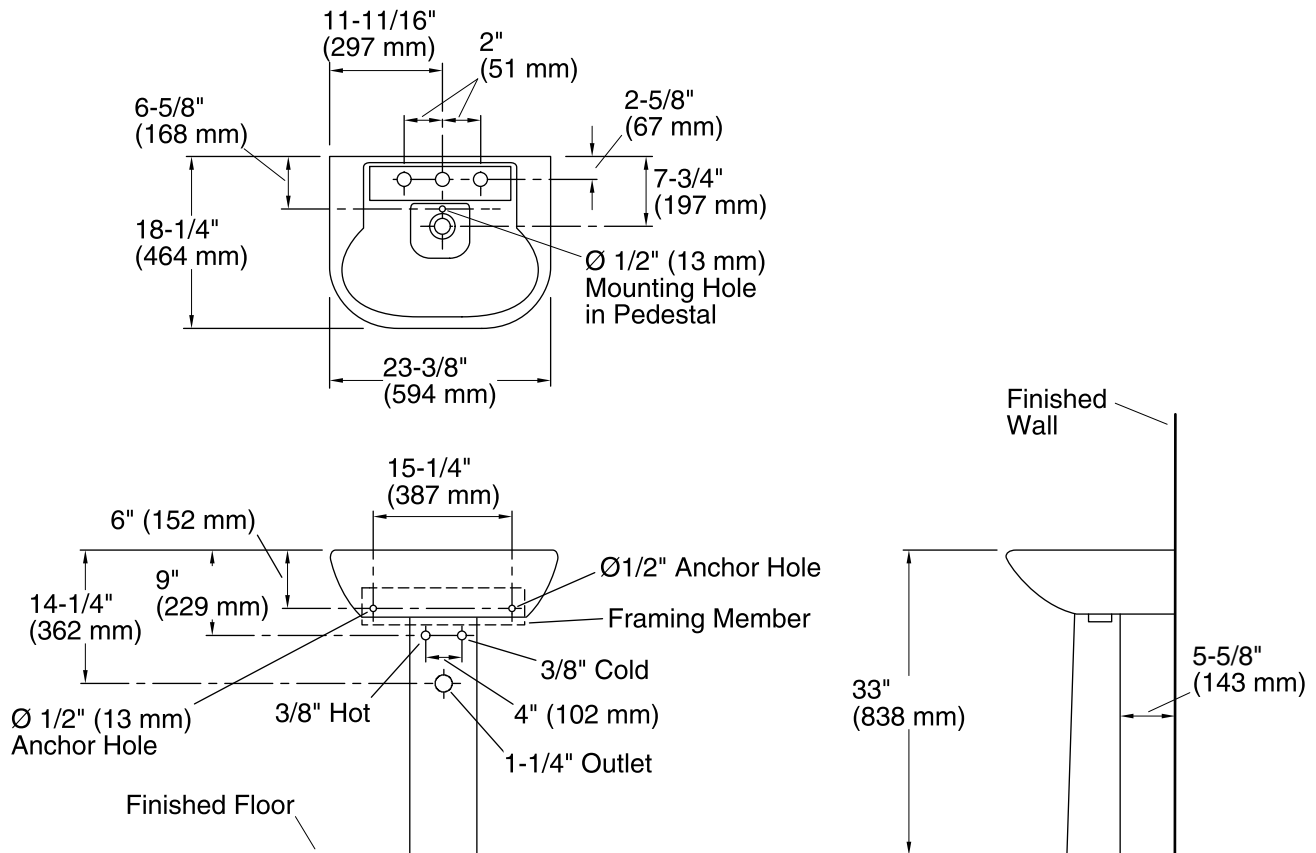

#### Features

- Pedestal sink.
- Oval basin.
- With overflow.
- 4-inch centers.
- 23-3/8" (594 mm) x 18-1/4" (464 mm) x 33" (838 mm)

### Technical Information

All product dimensions are nominal.

Bowl configuration:	Single
Installation:	Pedestal
Bowl area (Only)	Length: 20-7/8" (530 mm) Width: 12-1/4" (311 mm) Water depth: 4" (102 mm)
Number of deck holes:	3
Drain hole:	1-1/4" (32 mm)