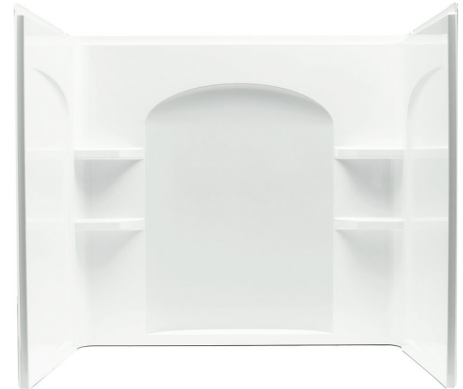

Ensemble™
60" Curve Bath/Shower Wall Set
71224800

Features

- Modular design allows it to be moved around corners and through doorways with ease.
- Durable high-gloss finish.
- Curve wall with a smooth, contemporary look.
- Features convenient shelving on back wall.
- For use with Ensemble series 7112 baths.
- 60" (1524 mm) x 32" (813 mm) x 54" (1372 mm)

Material

- Compression-molded from our exclusive Vikrell® material.

Installation

- Tongue-and-groove interlocking joints form a seamless appearance and simplify installation.

Codes/Standards

CSA B45.5/IAPMO Z124
ASTM E162
ASTM E662
Greenguard UL 2818 - Gold

STERLING® Warranty - Fixtures Made of Solid Vikrell Material

See website for detailed warranty information.

Available Color/Finishes

Color tiles intended for reference only.

Color	Code	Description
	0	White
	96	KOHLER Biscuit