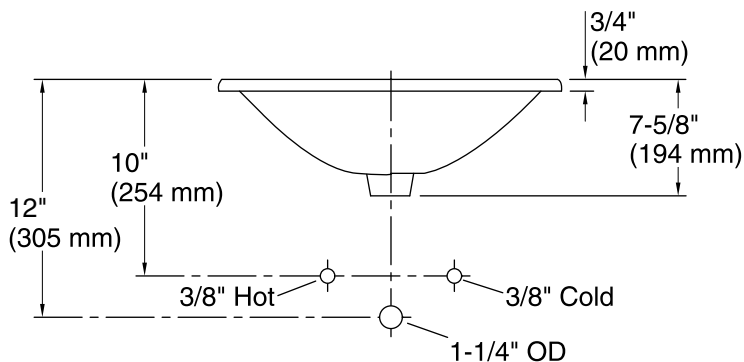

Cimarron®
Drop-in Bathroom Sink
K-2351-4

Features

- 4-inch center faucet holes.
- Overflow drain.
- Coordinates with other products in the Cimarron collection.

Material

- Vitreous china.

Installation

- Drop-in

Recommended ADA Installation

Technical Information

All product dimensions are nominal.

Bowl configuration:	Single
Installation:	Drop-in
Bowl area (Only):	Length: 20-3/8" (518 mm) Width: 11-1/2" (292 mm) Water depth: 3-5/8" (92 mm)
Number of deck holes:	3
Faucet hole spacing:	4" (102 mm)
Faucet hole(s):	1-1/4" (32 mm)
Drain hole:	1-3/4" (44 mm)
Template:	1017302-7, required, included