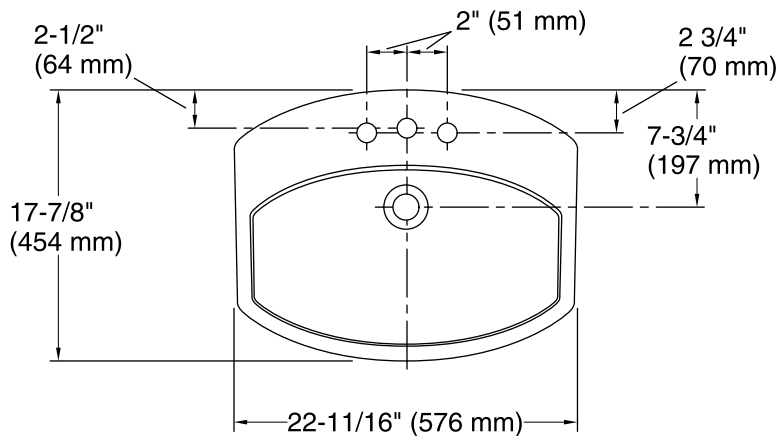

Cimarron®
Drop-in Bathroom Sink
K-2351-4

Features

- 4-inch center faucet holes.
- Overflow drain.
- Coordinates with other products in the Cimarron collection.

Material

- Vitreous china.

Installation

- Drop-in

Recommended ADA Installation

Technical Information

All product dimensions are nominal.

Bowl configuration:	Single
Installation:	Drop-in
Bowl area (Only):	Length: 20-3/8" (518 mm) Width: 11-1/2" (292 mm) Water depth: 3-5/8" (92 mm)
Number of deck holes:	3
Faucet hole spacing:	4" (102 mm)
Faucet hole(s):	1-1/4" (32 mm)
Drain hole:	1-3/4" (44 mm)
Template:	1017302-7, required, included