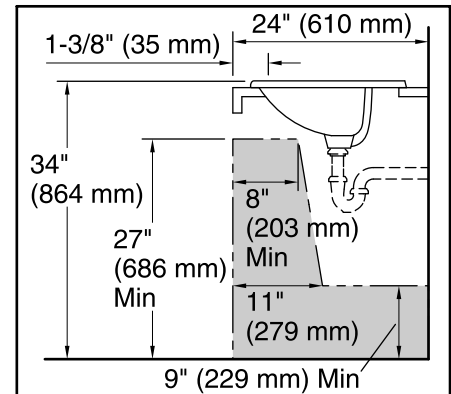

Cimarron®
Drop-in Bathroom Sink
K-2351-4

Features

- 4-inch center faucet holes.
- Overflow drain.
- Coordinates with other products in the Cimarron collection.

Material

- Vitreous china.

Installation

- Drop-in

Recommended ADA Installation

Technical Information

All product dimensions are nominal.

Bowl configuration:	Single
Installation:	Drop-in
Bowl area (Only):	Length: 20-3/8" (518 mm) Width: 11-1/2" (292 mm) Water depth: 3-5/8" (92 mm)
Number of deck holes:	3
Faucet hole spacing:	4" (102 mm)
Faucet hole(s):	1-1/4" (32 mm)
Drain hole:	1-3/4" (44 mm)
Template:	1017302-7, required, included