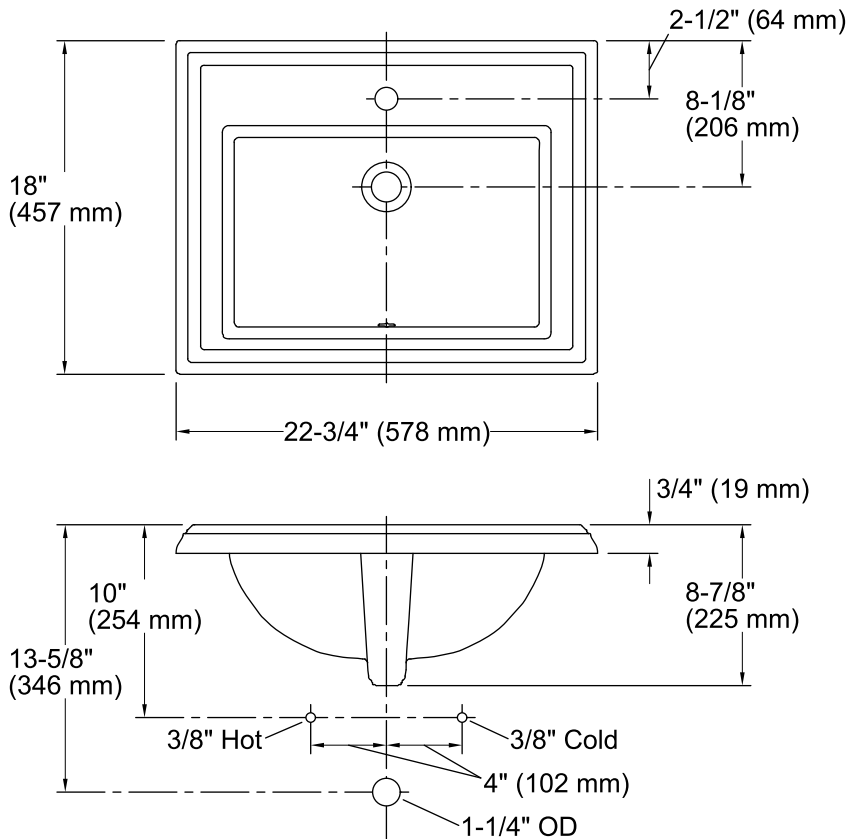

### Features

- Vitreous china.
- Drop-in.
- Rectangular basin.
- With overflow.
- Single faucet hole.
- Coordinates with other products in the Memoirs collection.
- 22-3/4" (578 mm) x 18" (457 mm)

### Technical Information

All product dimensions are nominal.

Bowl configuration:	Single
Installation:	Drop-In
Bowl area (Only)	Length: 17" (432 mm) Width: 10" (254 mm) Water depth: 5" (127 mm)
Number of deck holes:	1
Faucet hole(s):	1-3/8" (35 mm)
Drain hole:	1-3/4" (44 mm)
Template:	Drop-in, 1003676, required, included