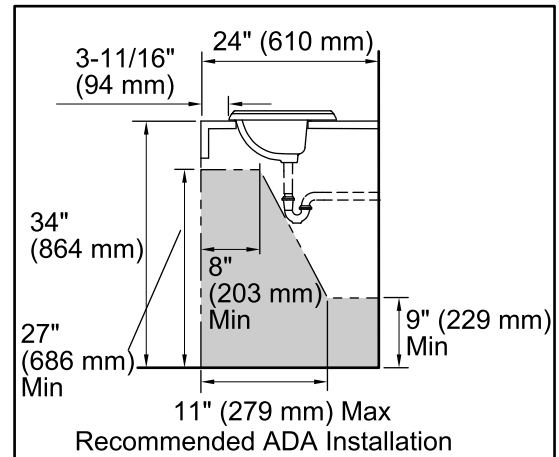

### Features

- Vitreous china.
- Drop-in.
- Rectangular basin.
- With overflow.
- Single faucet hole.
- Coordinates with other products in the Memoirs collection.
- 22-3/4" (578 mm) x 18" (457 mm)

### Technical Information

All product dimensions are nominal.

Bowl configuration:	Single
Installation:	Drop-In
Bowl area (Only)	Length: 17" (432 mm) Width: 10" (254 mm) Water depth: 5" (127 mm)
Number of deck holes:	1
Faucet hole(s):	1-3/8" (35 mm)
Drain hole:	1-3/4" (44 mm)
Template:	Drop-in, 1003676, required, included