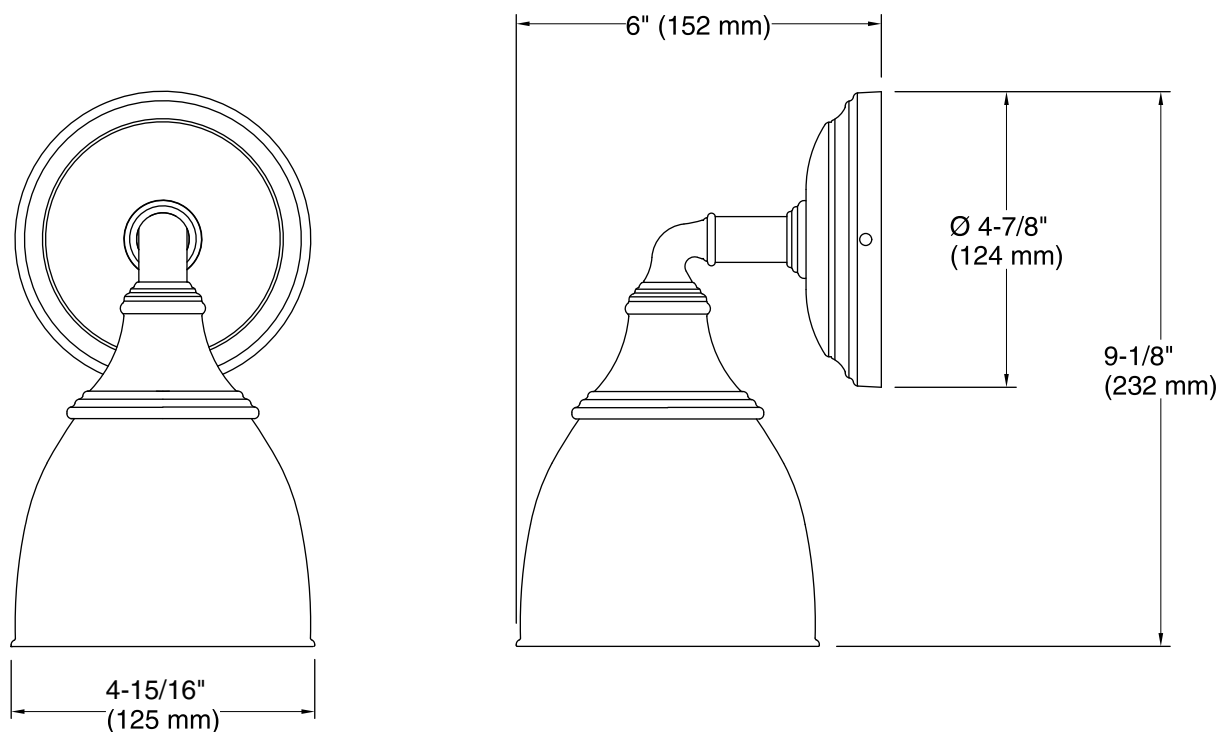

KOHLER®

Devonshire® Single-light Wall Sconce K-10570

Technical Information

All product dimensions are nominal.

Notes

Install this product according to the installation guide.

USA/Canada: 1-800-4KOHLER (1-800-456-4537)

Kohler Co. reserves the right to make revisions without notice to product specifications.

For the most current Specification Sheet, go to www.kohler.com.

9-23-2017 03:47

THE BOLD LOOK
OF **KOHLER®**