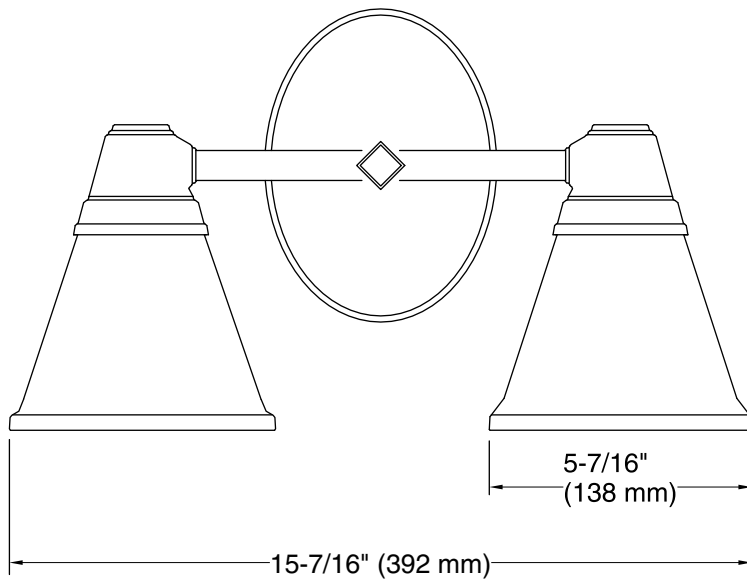

Technical Information

All product dimensions are nominal.

Notes

Install this product according to the installation guide.