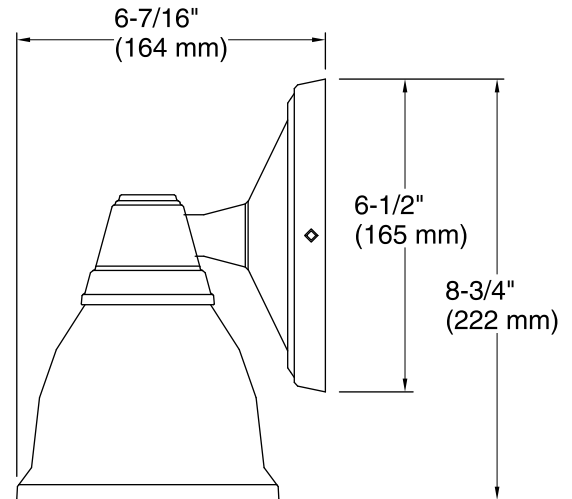

Technical Information

All product dimensions are nominal.

Notes

Install this product according to the installation guide.