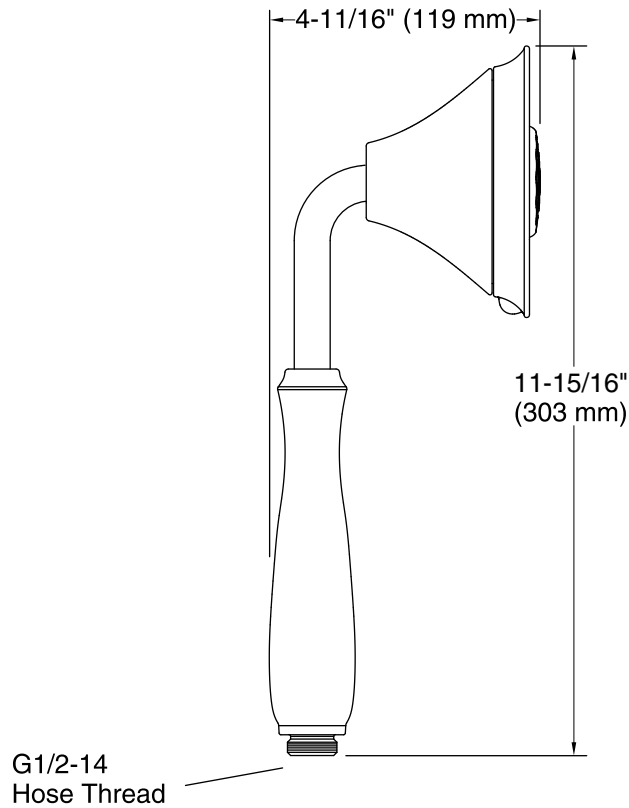

Technical Information

All product dimensions are nominal.

Notes

Install this product according to the installation guide.

Plumbing codes require an atmospheric vacuum breaker (such as Kohler Model K-9660) be installed in-line with handshowers. Please consult with local plumbing officials.

ADA, OBC, CSA B651 compliant when installed to the specific requirements of these regulations.