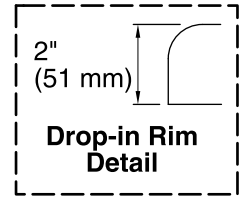

Features

- End drain.
- Integral lumbar support.
- Coordinates with other products in the Bancroft® collection.
- 65-7/8" (1673 mm) x 41-3/4" (1060 mm) x 22" (559 mm)

Material

- Acrylic

Installation

- Drop-in

No change in measurements if connected with drain illustrated. (K-7161-AF)

Technical Information

All product dimensions are nominal.

Installation:	Drop-in
Drain location:	End
Basin area, bottom:	46" x 30" (1168 mm x 762 mm)
Basin area, top:	57" x 34" (1448 mm x 864 mm)
Weight:	80 lbs (36.3 kg)
Minimum floor load:	47 lbs/ft ² (229.5 kg/m ²)
Water depth:	16" (406 mm)
Water capacity:	95 gal (359.6 L)
Template:	Drop-in, 1043292-7, required, included

Notes

Measure your actual product for rough-in details.

Install this product according to the installation instructions.

The hot water supply should be 70% of the capacity of the bath or greater. Installations will vary.