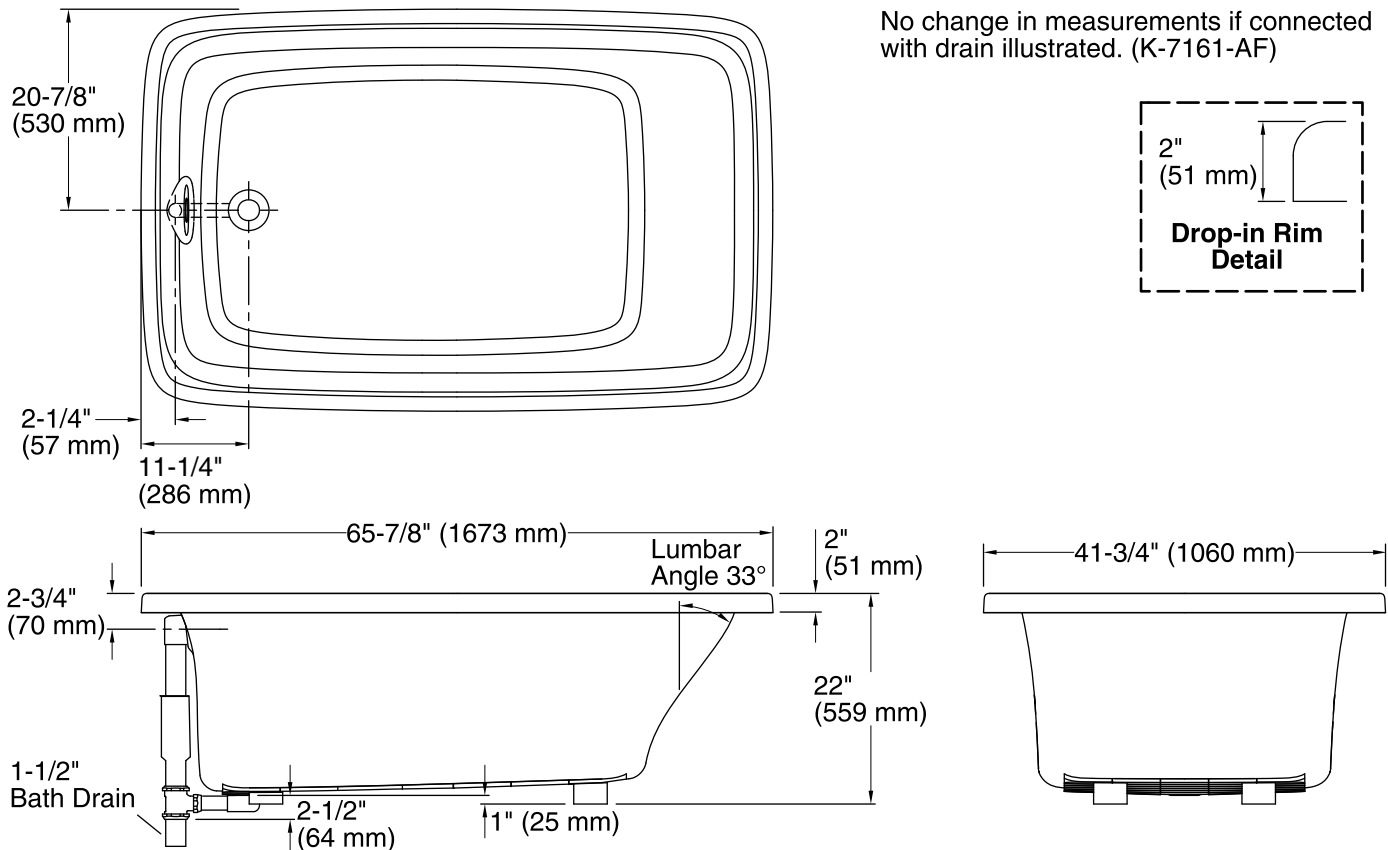

Features

- End drain.
- Integral lumbar support.
- Coordinates with other products in the Bancroft® collection.
- 65-7/8" (1673 mm) x 41-3/4" (1060 mm) x 22" (559 mm)

Material

- Acrylic

Installation

- Drop-in

No change in measurements if connected with drain illustrated. (K-7161-AF)

Technical Information

All product dimensions are nominal.

Installation:	Drop-in
Drain location:	End
Basin area, bottom:	46" x 30" (1168 mm x 762 mm)
Basin area, top:	57" x 34" (1448 mm x 864 mm)
Weight:	80 lbs (36.3 kg)
Minimum floor load:	47 lbs/ft ² (229.5 kg/m ²)
Water depth:	16" (406 mm)
Water capacity:	95 gal (359.6 L)
Template:	Drop-in, 1043292-7, required, included

Notes

Measure your actual product for rough-in details.

Install this product according to the installation instructions.

The hot water supply should be 70% of the capacity of the bath or greater. Installations will vary.