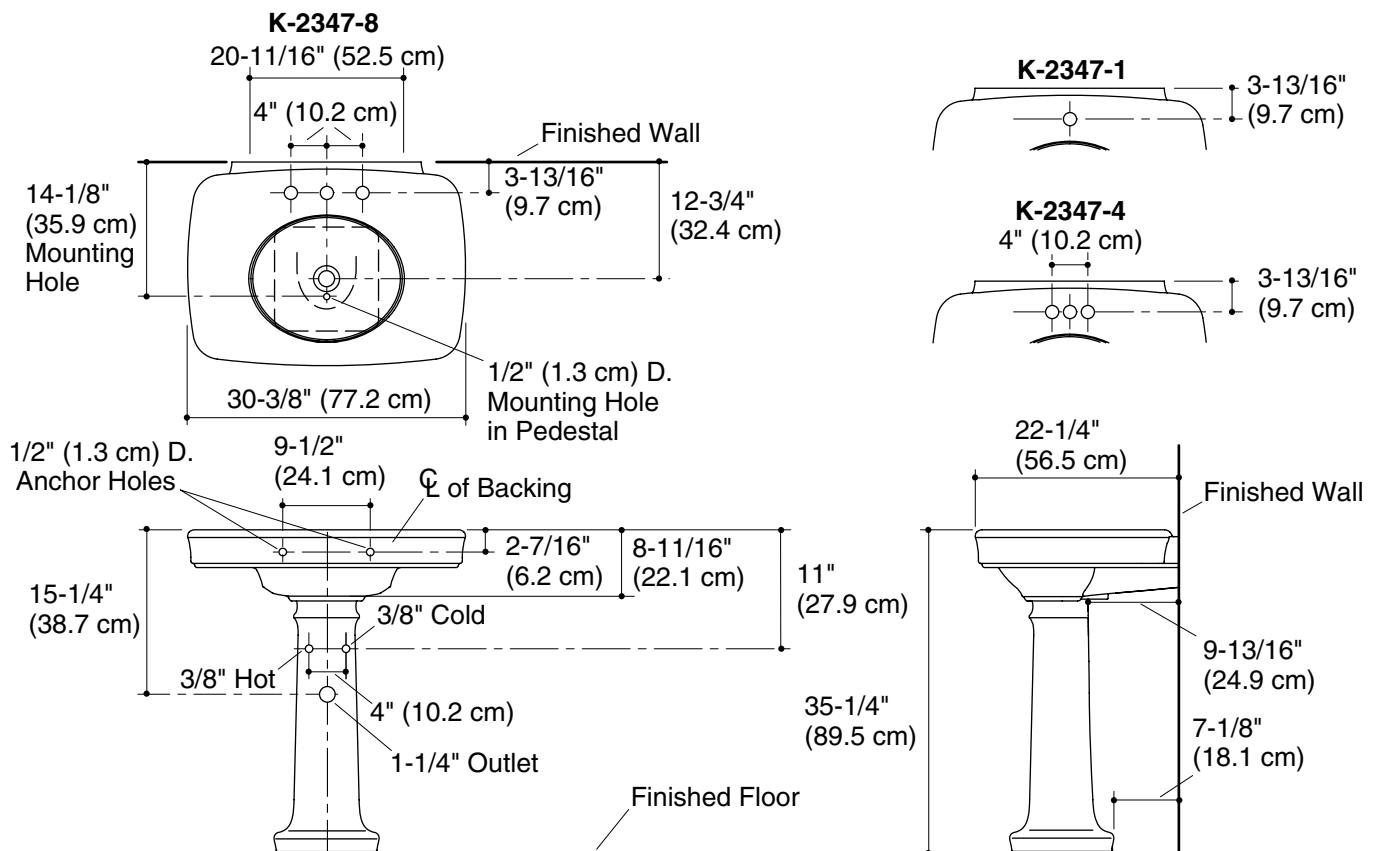

BANCROFT®

Technical Information

Fixture:	
Basin area	17-1/8" (43.5 cm) x 13-15/16" (35.4 cm)
Water depth	5" (12.7 cm)
Drain hole	1-3/4" (4.4 cm) D.

Holes	K-2347-8	K-2347-4	K-2347-1
Spout	1-3/8" (3.5 cm) D.	1-1/4" (3.2 cm) D.	1-3/8" (3.5 cm) D.
Faucet	1-3/8" (3.5 cm) D.	1-1/4" (3.2 cm) D.	

Included Components:	
Lavatory basin, single-hole	K-2348-1
Lavatory basin, 4" (10.2 cm) centers	K-2348-4
Lavatory basin, 8" (20.3 cm) centers	K-2348-8
Pedestal	K-2346

Included Components:	
Pedestal accessory pack	52204

Rubber pads

63069

Installation Notes

Install this product according to the installation guide.

Product Diagram