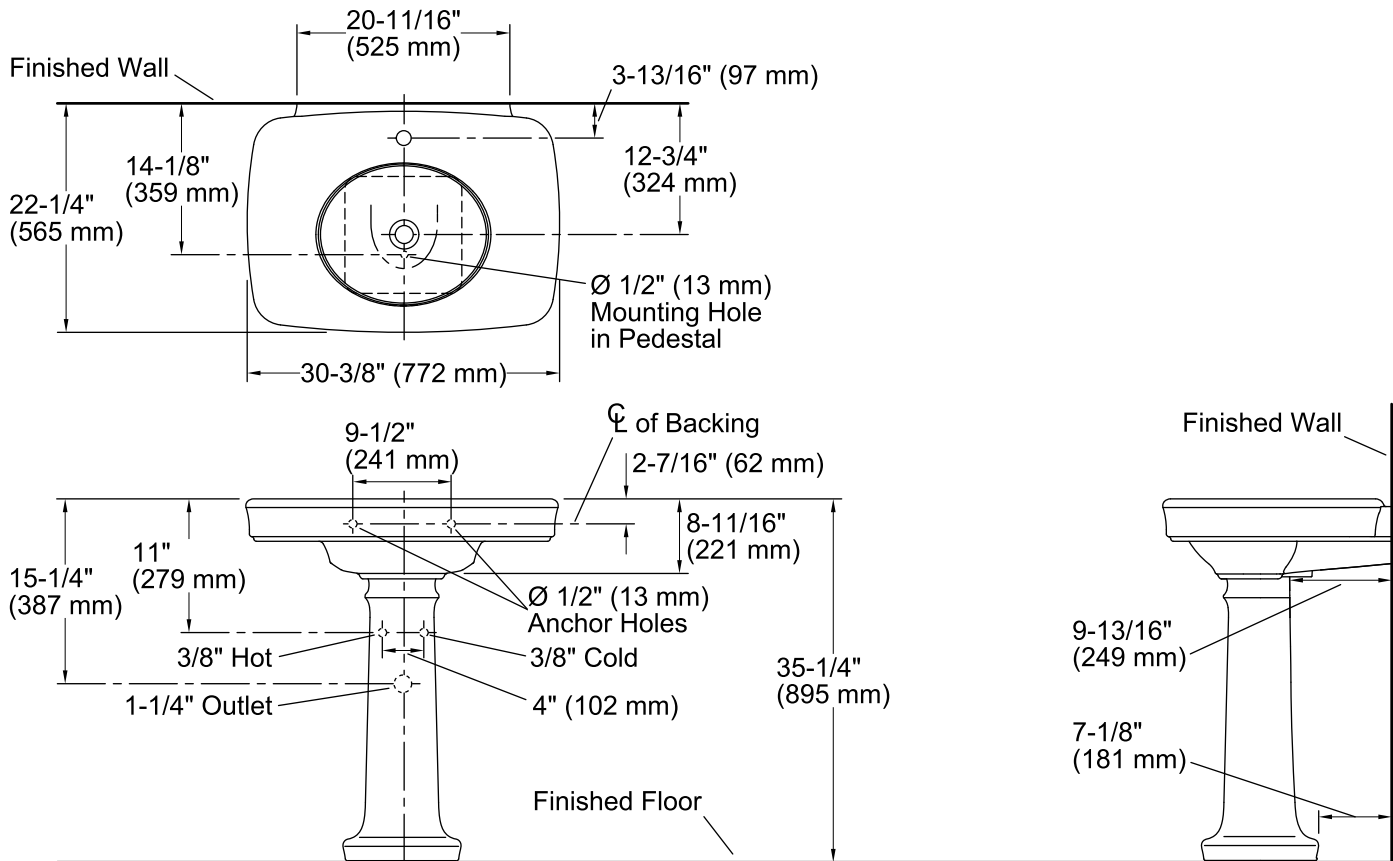

Bancroft®
Pedestal Bathroom Sink
K-2347-1

Features

- Fireclay basin with vitreous china pedestal.
- Pedestal sink.
- Oval basin.
- With overflow.
- Single faucet hole.
- Coordinates with other products in the Bancroft collection.
- 30-3/8" (772 mm) x 22-1/4" (565 mm) x 35-1/4" (895 mm)

Technical Information

All product dimensions are nominal.

Bowl configuration:	Single
Installation:	Pedestal
Bowl area (Only):	Length: 17-1/8" (435 mm) Width: 13-15/16" (354 mm) Water depth: 5" (127 mm)
Number of deck holes:	1
Faucet hole(s):	1-3/8" (35 mm)
Drain hole:	1-3/4" (44 mm)