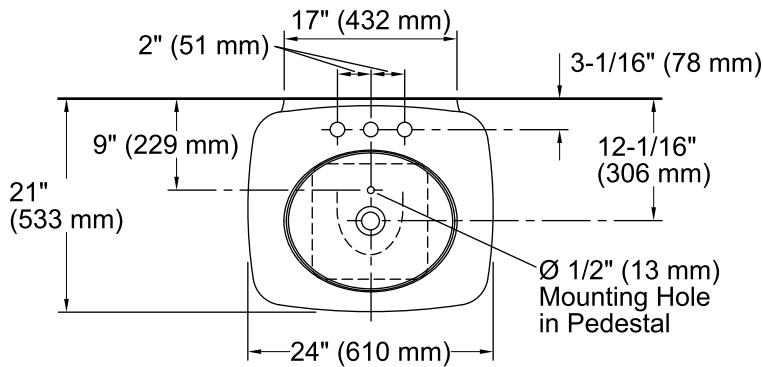

Features

- 4-inch center faucet holes.
- Elegant oval basin.
- Combination consists of the K-2340-4 basin and the K-2346 pedestal.
- Coordinates with other products in the Bancroft collection.

Material

- Vitreous china.

Technical Information

All product dimensions are nominal.

Bowl configuration:	Single
Installation:	Pedestal
Bowl area (Only):	Length: 17-1/8" (435 mm) Width: 13-15/16" (354 mm) Water depth: 5" (127 mm)
Number of deck holes:	3
Faucet hole spacing:	4" (102 mm)
Faucet hole(s):	1-1/4" (32 mm)
Drain hole:	1-3/4" (44 mm)