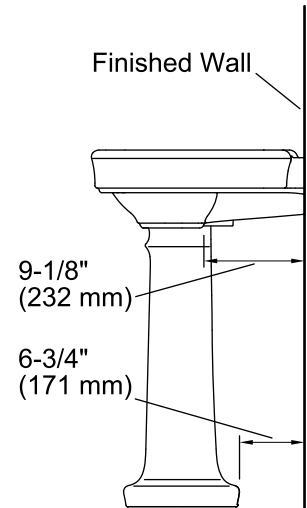

Features

- 4-inch center faucet holes.
- Elegant oval basin.
- Combination consists of the K-2340-4 basin and the K-2346 pedestal.
- Coordinates with other products in the Bancroft collection.

Material

- Vitreous china.

Technical Information

All product dimensions are nominal.

Bowl configuration:	Single
Installation:	Pedestal
Bowl area (Only):	Length: 17-1/8" (435 mm) Width: 13-15/16" (354 mm) Water depth: 5" (127 mm)
Number of deck holes:	3
Faucet hole spacing:	4" (102 mm)
Faucet hole(s):	1-1/4" (32 mm)
Drain hole:	1-3/4" (44 mm)