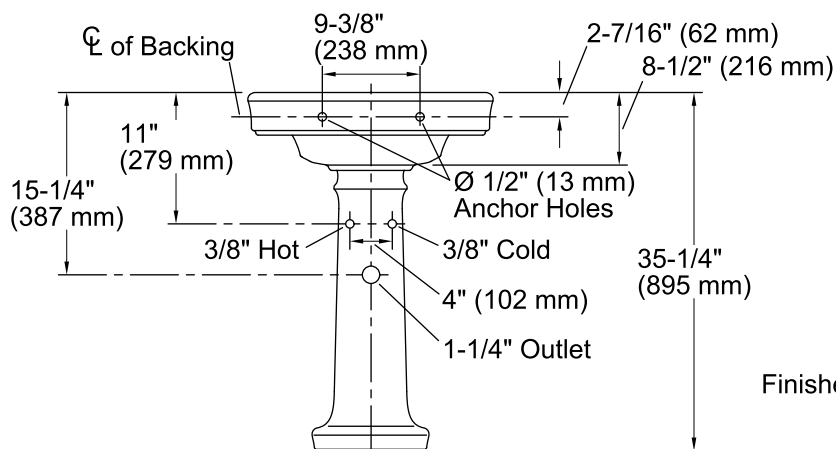

Features

- 4-inch center faucet holes.
- Elegant oval basin.
- Combination consists of the K-2340-4 basin and the K-2346 pedestal.
- Coordinates with other products in the Bancroft collection.

Material

- Vitreous china.

Technical Information

All product dimensions are nominal.

Bowl configuration:	Single
Installation:	Pedestal
Bowl area (Only):	Length: 17-1/8" (435 mm) Width: 13-15/16" (354 mm) Water depth: 5" (127 mm)
Number of deck holes:	3
Faucet hole spacing:	4" (102 mm)
Faucet hole(s):	1-1/4" (32 mm)
Drain hole:	1-3/4" (44 mm)