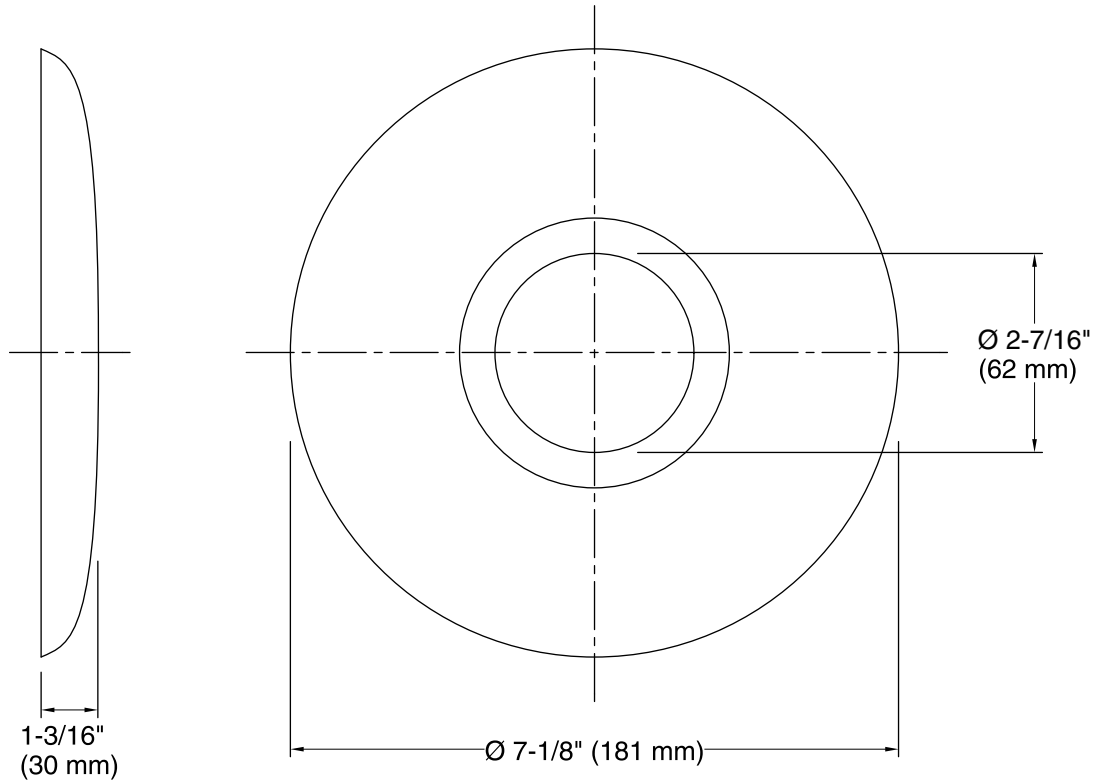

## Features

- Complements Antique and IV Georges faucet and accessory collections.
- 7-3/8" (187 mm) x 1-1/8" (29mm)

### Technical Information

All product dimensions are nominal.