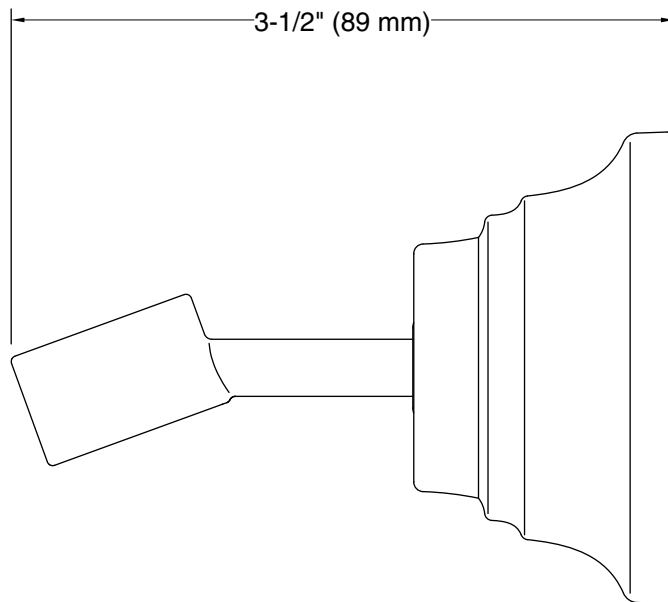

## Features

- Holder pivots and rotates to position handshower at desired angle.
- Handshower not included.
- Coordinates with Bancroft® faucets and accessories.
- 3-1/2" (89 mm) x 2-1/4" (57 mm)

## Technical Information

All product dimensions are nominal.