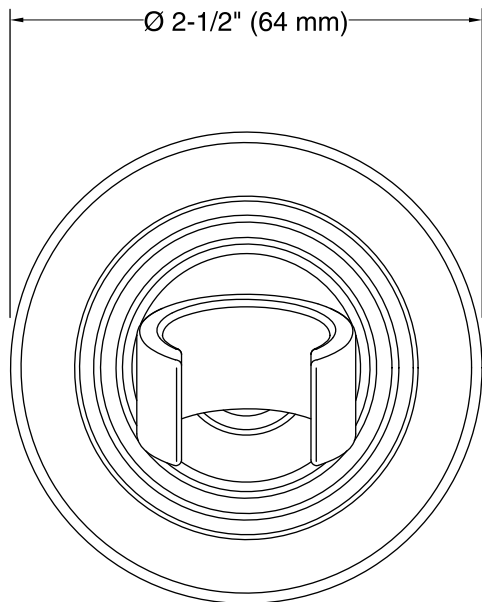

## Features

- Holder pivots and rotates to position handshower at desired angle.
- Handshower not included.
- Coordinates with Bancroft® faucets and accessories.
- 3-1/2" (89 mm) x 2-1/4" (57 mm)

## Installation

- Wall-mount.

## Technical Information

All product dimensions are nominal.