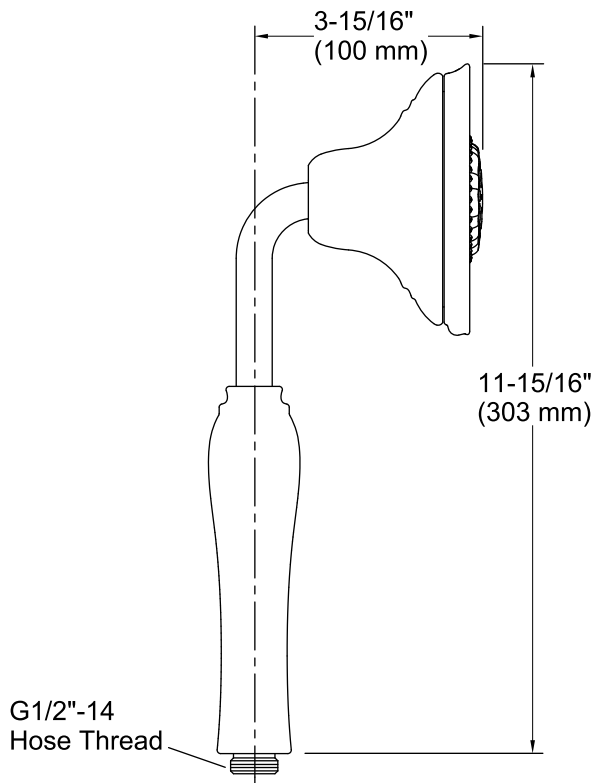

Technical Information

All product dimensions are nominal.

Notes

Install this product according to the installation guide.

ADA, OBC, CSA B651 compliant when installed to the specific requirements of these regulations.