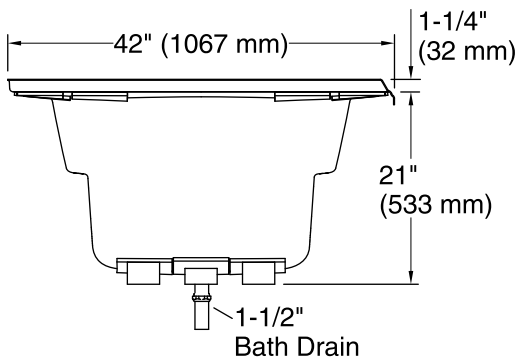

#### Features

- Integral flange.
- Right drain.
- Integral lumbar support and armrests for comfort.
- 72" (1829 mm) x 42" (1067 mm) x 21" (533 mm)

#### Available Color/Finishes

*Color tiles intended for reference only.*

Color	Code	Description
-------	------	-------------

	0	White
	96	Biscuit
	47	Almond

No change in measurements if connected with drain illustrated. (K-11677)

 Recommended Faucet Location

**Tile Flange Detail**

### Technical Information

All product dimensions are nominal.

- Installation: 3-Wall Alcove
- Drain location: Right
- Basin area, bottom: 55" x 23-1/4" (1397 mm x 591 mm)
- Basin area, top: 64" x 32" (1626 mm x 813 mm)
- Weight: 100 lbs (45.4 kg)
- Minimum floor load: 38 lbs/ft<sup>2</sup> (185.5 kg/m<sup>2</sup>)
- Water depth: 15" (381 mm)
- Water capacity: 78.5 gal (297.2 L)
- Minimum flat for door: 3-1/16" (78 mm)