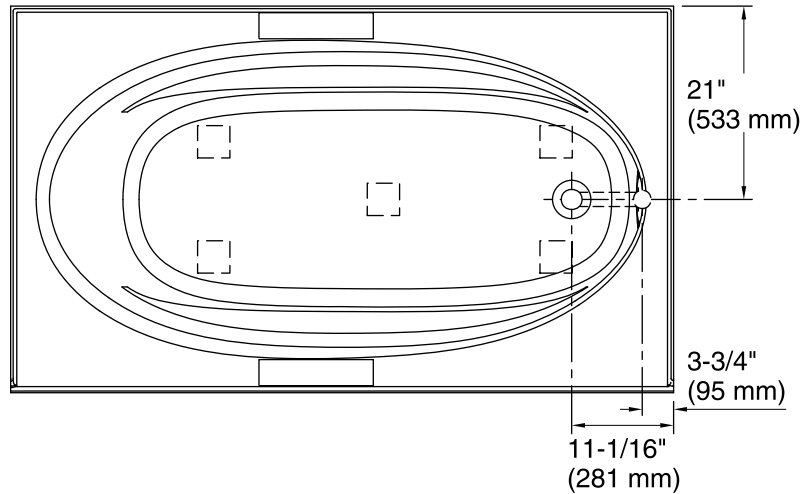

#### Features

- Integral flange.
- Right drain.
- Integral lumbar support and armrests for comfort.
- 72" (1829 mm) x 42" (1067 mm) x 21" (533 mm)

### Technical Information

All product dimensions are nominal.

- Installation: 3-Wall Alcove
- Drain location: Right
- Basin area, bottom: 55" x 23-1/4" (1397 mm x 591 mm)
- Basin area, top: 64" x 32" (1626 mm x 813 mm)
- Weight: 100 lbs (45.4 kg)
- Minimum floor load: 38 lbs/ft<sup>2</sup> (185.5 kg/m<sup>2</sup>)
- Water depth: 15" (381 mm)
- Water capacity: 78.5 gal (297.2 L)
- Minimum flat for door: 3-1/16" (78 mm)