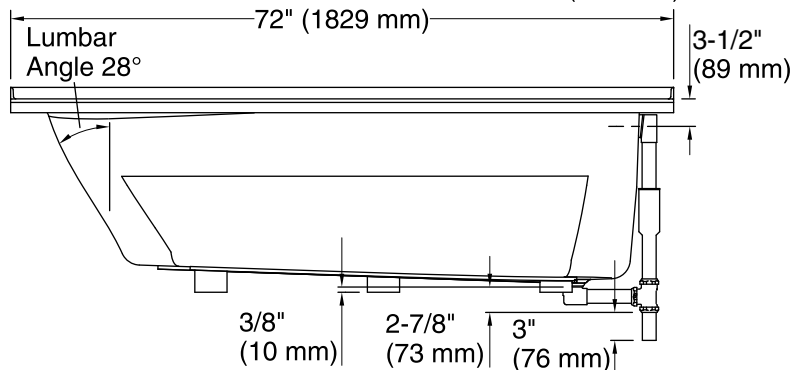

#### Features

- Integral flange.
- Right drain.
- Integral lumbar support and armrests for comfort.
- 72" (1829 mm) x 42" (1067 mm) x 21" (533 mm)

 Recommended Faucet Location

**Tile Flange Detail**

### Technical Information

All product dimensions are nominal.

- Installation: 3-Wall Alcove
- Drain location: Right
- Basin area, bottom: 55" x 23-1/4" (1397 mm x 591 mm)
- Basin area, top: 64" x 32" (1626 mm x 813 mm)
- Weight: 100 lbs (45.4 kg)
- Minimum floor load: 38 lbs/ft<sup>2</sup> (185.5 kg/m<sup>2</sup>)
- Water depth: 15" (381 mm)
- Water capacity: 78.5 gal (297.2 L)
- Minimum flat for door: 3-1/16" (78 mm)