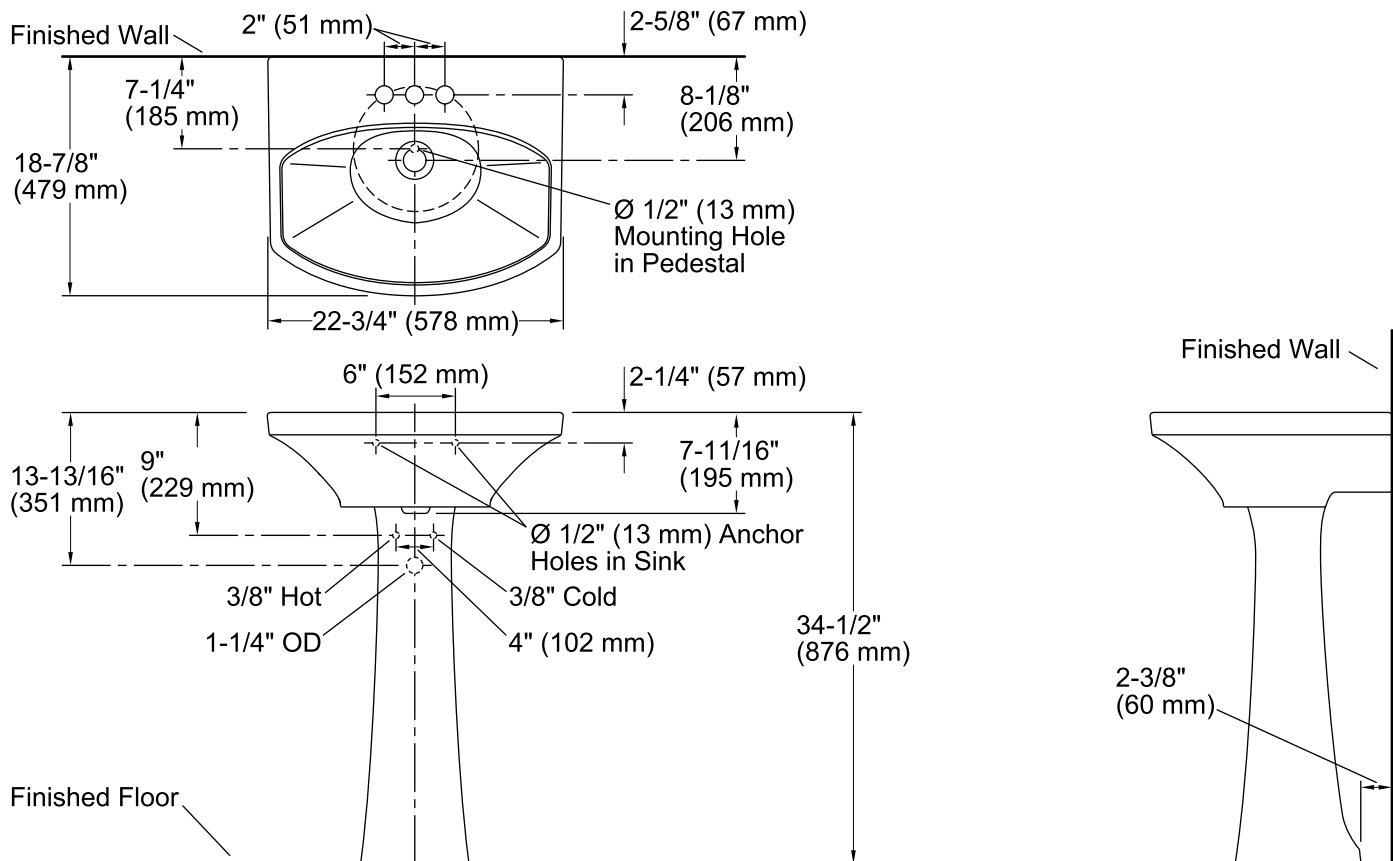

Cimarron®
Pedestal Bathroom Sink
K-2362-4

Features

- 4-inch center faucet holes.
- Overflow drain.
- Combination consists of the K-2363-4 basin and the K-2364 pedestal.
- Coordinates with other products in the Cimarron collection.

Material

- Vitreous china.

Installation

- Pedestal

Included Components

Product consists of:

K-2364 Bathroom Sink Pedestal

K-2363-4 Pedestal Bathroom Sink Basin

Color tiles intended for reference only.

Color	Code	Description
	0	White
	96	Biscuit
	47	Almond
	NY	Dune
	95	Ice™ Grey
	G9	Sandbar
	7	Black Black™

Technical Information

All product dimensions are nominal.

Bowl configuration:	Single
Installation:	Pedestal
Bowl area (Only):	Length: 21" (533 mm) Width: 12-3/4" (324 mm) Water depth: 3-5/8" (92 mm)
Number of deck holes:	3
Faucet hole spacing:	4" (102 mm)
Faucet hole(s):	1-1/4" (32 mm)
Drain hole:	1-3/4" (44 mm)