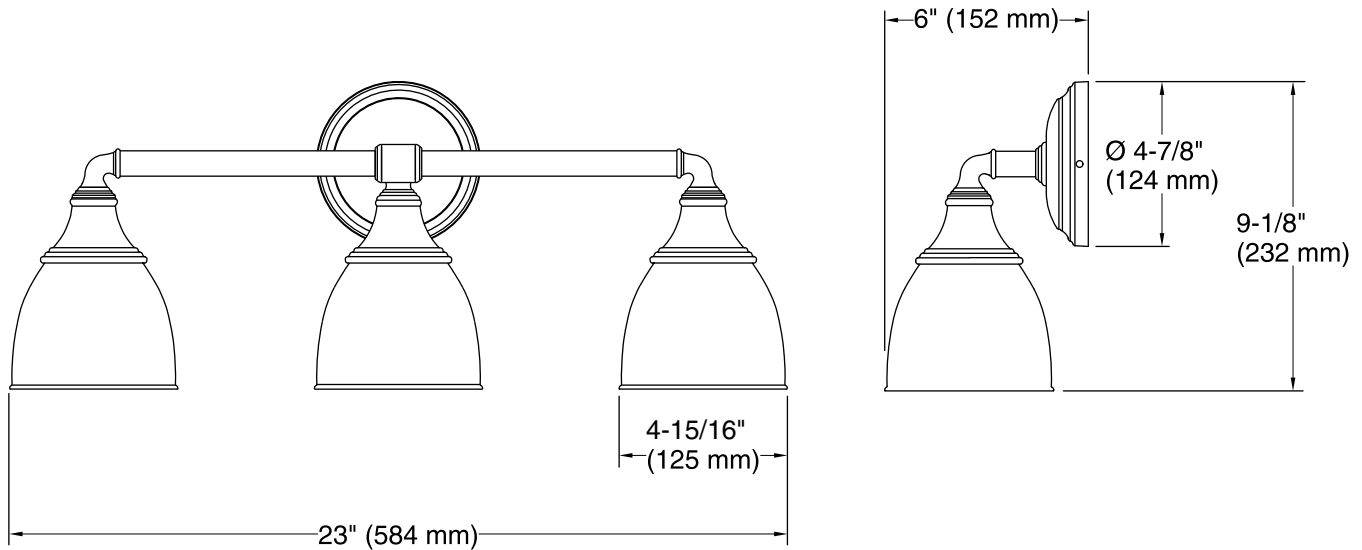

Features

- KOHLER finishes resist corrosion and tarnish.
- Sconces can be positioned up or down, depending on room setting.
- CUL- and UL-approved up to 100 watts.
- Coordinates with other products in the Devonshire Collection.
- 6" (152 mm) x 23" (584 mm) x 9-1/8" (232 mm)

Technical Information

All product dimensions are nominal.

Notes

Install this product according to the installation guide.