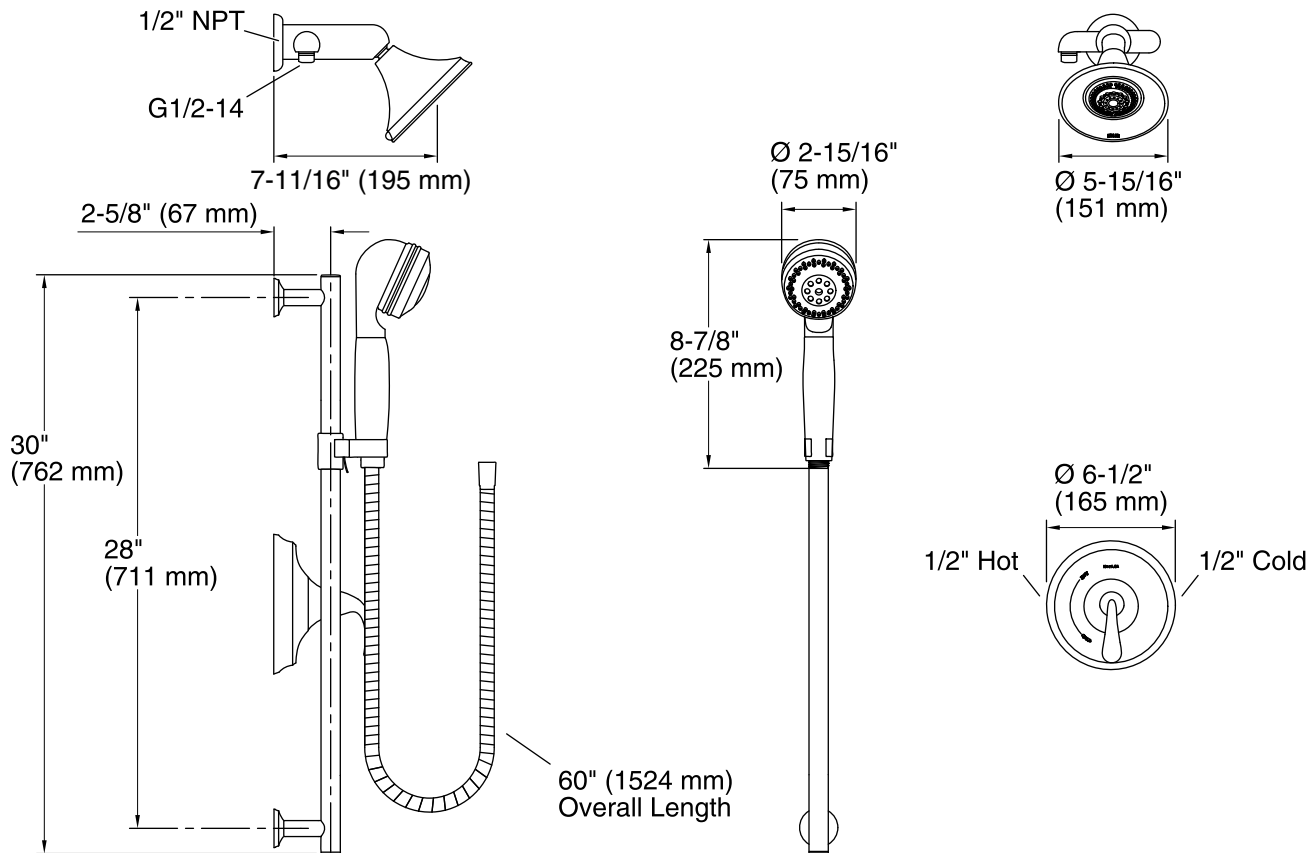

### Components

Product includes:

K-349 Slidebar Trim Kit  
K-9514 60" Shower Hose  
K-9511  
K-8524 30" Slidebar  
K-10284 Wall-mount Showerhead  
K-T10277-4 Valve Trim  
1055527 Handshower Relaxing

### Technical Information

All product dimensions are nominal.