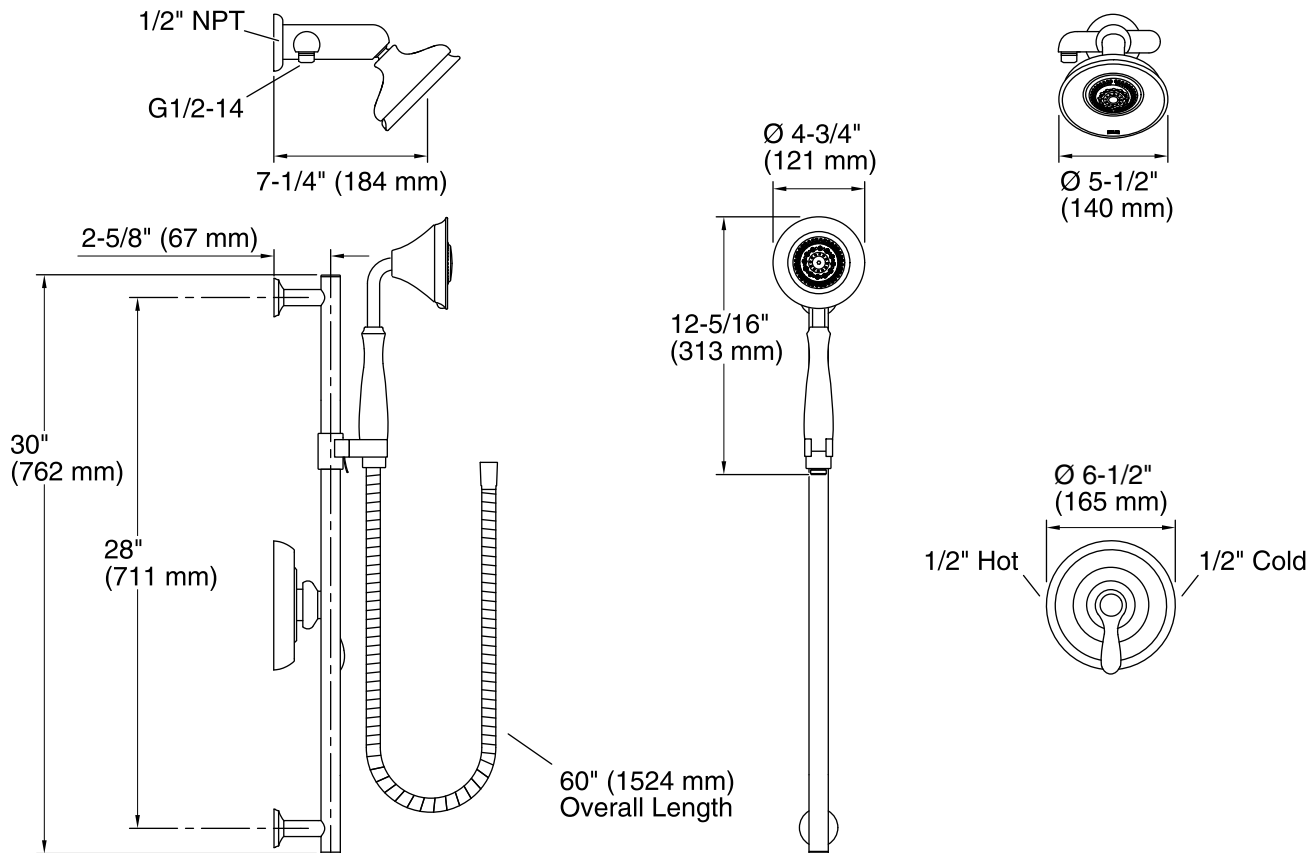

### Components

Product includes:

- K-9514 60" Shower Hose
- K-9511
- K-8524 30" Slidebar
- K-12009 Multi-function Showerhead
- K-T12021-4 Valve Trim for Rite Temp®
- K-349 Slidebar Trim Kit
- 1055527 Handshower Relaxing

### Technical Information

All product dimensions are nominal.

#### Showerhead:

Rated maximum flow: 2.5 gal/min (9.5 l/min)

Pressure: 80 psi (5.5 bar)