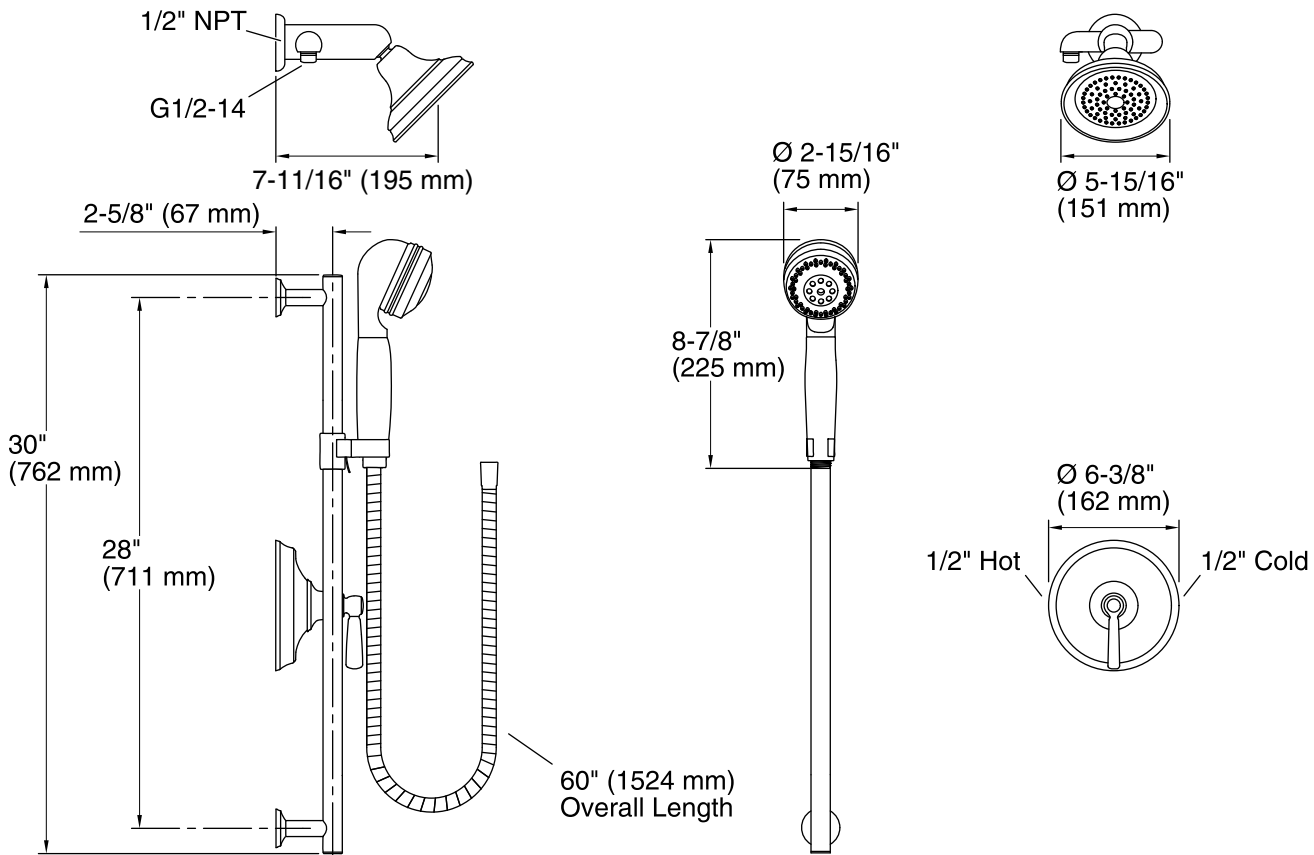

Installation

- Wall-mount

Required Accessories

K-304/K-P304 Series Rite-Temp® Valves

Optional Accessories

GP1030932 Deep Roughing-In Kit

Components

Product includes:

K-9514 60" Shower Hose
K-9511
K-8524 30" Sidebar
K-10591 Multifunction Showerhead
T10584-4
K-349 Sidebar Trim Kit
1055527 Handshower Relaxing

Codes/Standards

ASME A112.18.1/CSA B125.1
ASSE 1016
DOE - Energy Policy Act 1992

Technical Information

All product dimensions are nominal.

Handshower:

Rated maximum flow: 2.5 gal/min (9.5 l/min)

Pressure: 80 psi (5.5 bar)

Showerhead:

Rated maximum flow: 2.5 gal/min (9.5 l/min)

Pressure: 80 psi (5.5 bar)

Notes

Install this product according to the installation guide.

Avoid cross-flow conditions. Do not install shut-off device on either valve outlet.

Install straight pipe or tube drop of 7" (178 mm) to 18" (457 mm) with single elbow between valve and wall-mount spout.