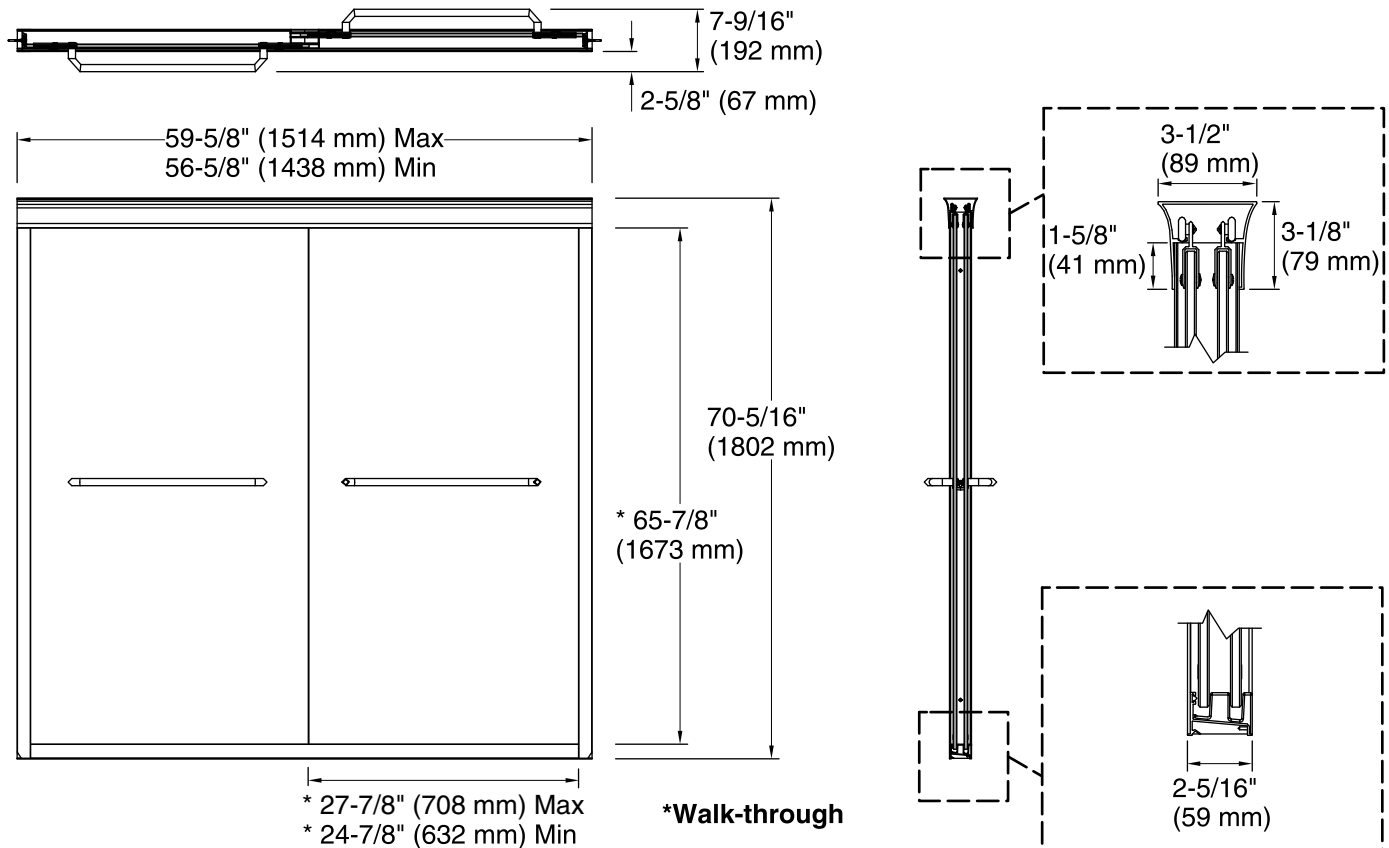

Technical Information

All product dimensions are nominal.

Installation type:	For shower base installation
Opening style:	Sliding/Bypass
Opening Width - Min:	56-5/8" (1438 mm)
Opening Width - Max:	59-5/8" (1514 mm)
Walk-through - Min:	24-7/8" (632 mm)
Walk-through - Max:	27-7/8" (708 mm)
Glass thickness:	3/8" (10 mm)
Glass coating:	CleanCoat®

Notes

Install this product according to the installation guide.

The vertical opening should be a minimum of 72-1/16" (1830 mm) to allow for installation clearance.