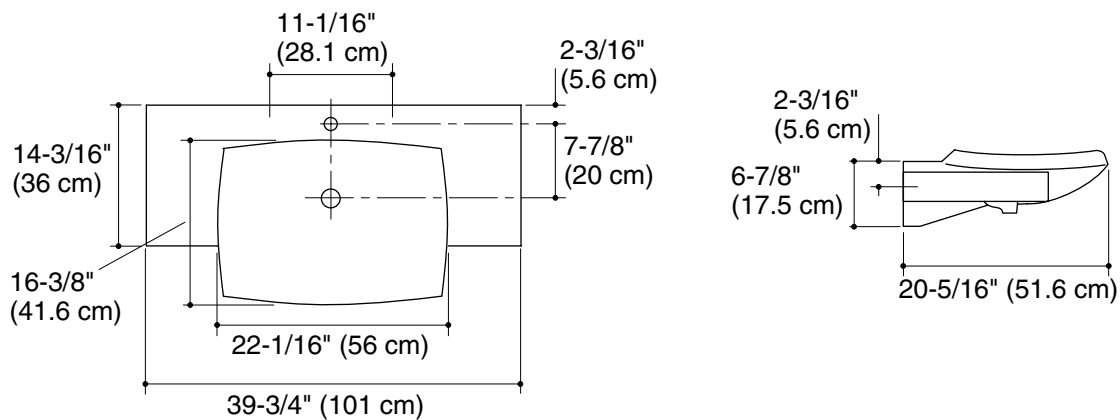

ESCALE®

Technical Information

Fixture*:	
Basin area	39-3/4" (101 cm) x 16-3/8" (41.6 cm)
Water depth	4-1/4" (10.8 cm)
Drain hole	1-11/16" (4.3 cm) D.
Faucet hole	1-3/8" (3.5 cm) D.
*Approximate measurements for comparison only.	

Included component:	
Overflow Cover	C7709000-CP

Installation Notes

Install this product according to the installation guide.

K-19034

Product Diagram