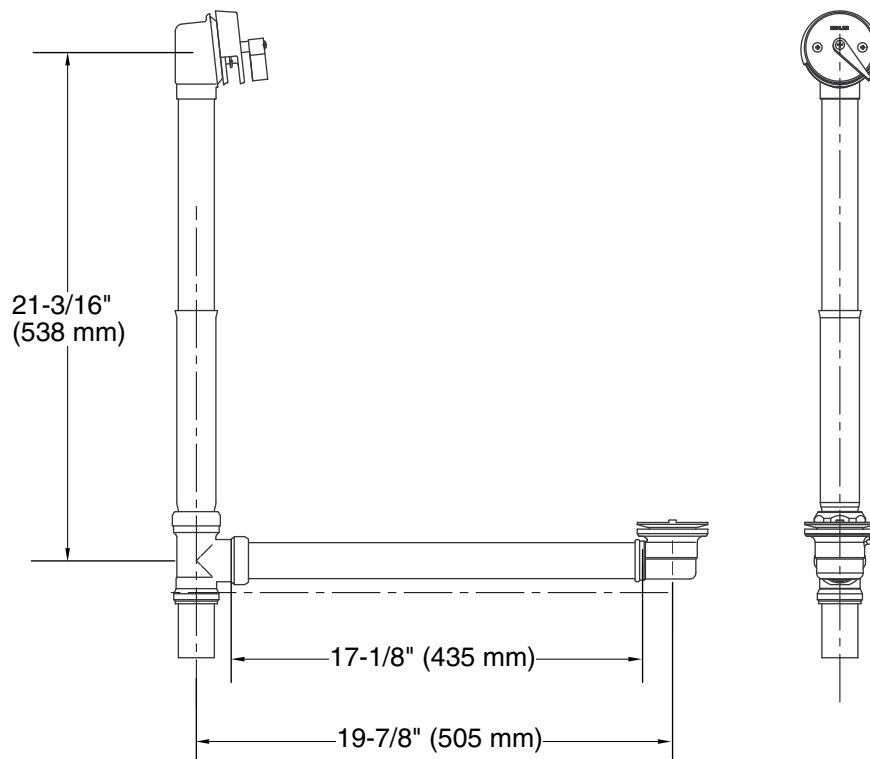

Installation Notes

Install this product according to the installation guide.

Product Diagram