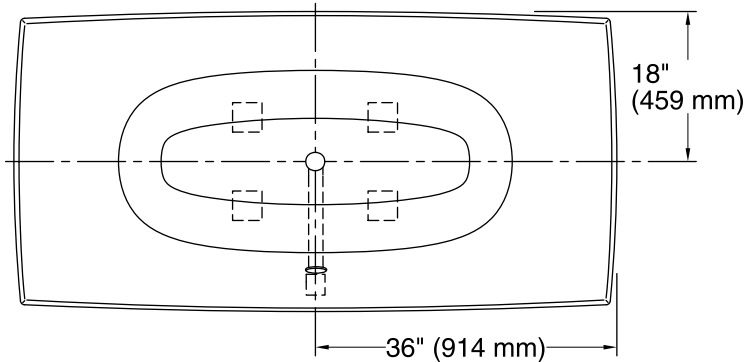

No change in measurements if connected with drain illustrated. (K-7214)

Bottom View