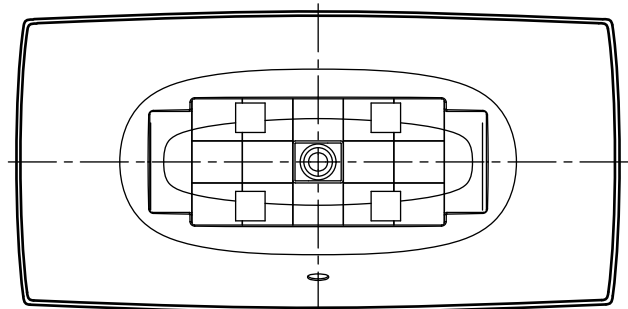

No change in measurements if connected with drain illustrated. (K-7214)

Bottom View