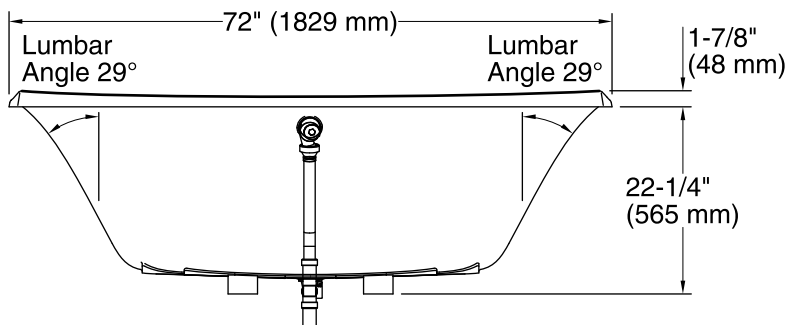

#### Features

- Center drain.
- Integral lumbar support.
- Coordinates with other products in the Escale collection.
- 71-5/8" (1819 mm) x 35-5/8" (905 mm) x 24-1/8" (613 mm)

#### Available Color/Finishes

*Color tiles intended for reference only.*

Color	Code	Description
	0	White
	96	Biscuit
	47	Almond

No change in measurements if connected with drain illustrated. (K-7214)

**Bottom View**

### Technical Information

All product dimensions are nominal.

Installation:	Drop-in
Drain location:	Center
Basin area, bottom:	46-3/4" x 21-5/8" (1187 mm x 549 mm)
Basin area, top:	69-15/16" x 34-3/8" (1776 mm x 873 mm)
Weight:	68 lbs (30.8 kg)
Minimum floor load:	42 lbs/ft <sup>2</sup> (205.1 kg/m <sup>2</sup> )
Water depth:	16-1/2" (419 mm)
Water capacity:	71 gal (268.8 L)
Template:	Drop-in, 1054544-7, required, included