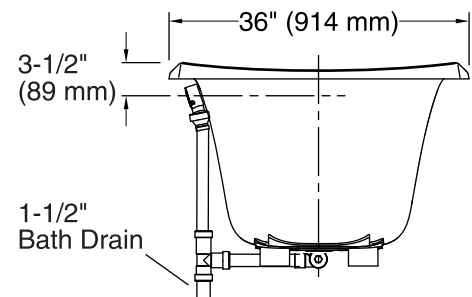

#### Features

- Center drain.
- Integral lumbar support.
- Coordinates with other products in the Escale collection.
- 71-5/8" (1819 mm) x 35-5/8" (905 mm) x 24-1/8" (613 mm)

#### Available Color/Finishes

*Color tiles intended for reference only.*

Color	Code	Description
	0	White
	96	Biscuit
	47	Almond

No change in measurements if connected with drain illustrated. (K-7214)

**Bottom View**

### Technical Information

All product dimensions are nominal.

Installation:	Drop-in
Drain location:	Center
Basin area, bottom:	46-3/4" x 21-5/8" (1187 mm x 549 mm)
Basin area, top:	69-15/16" x 34-3/8" (1776 mm x 873 mm)
Weight:	68 lbs (30.8 kg)
Minimum floor load:	42 lbs/ft <sup>2</sup> (205.1 kg/m <sup>2</sup> )
Water depth:	16-1/2" (419 mm)
Water capacity:	71 gal (268.8 L)
Template:	Drop-in, 1054544-7, required, included