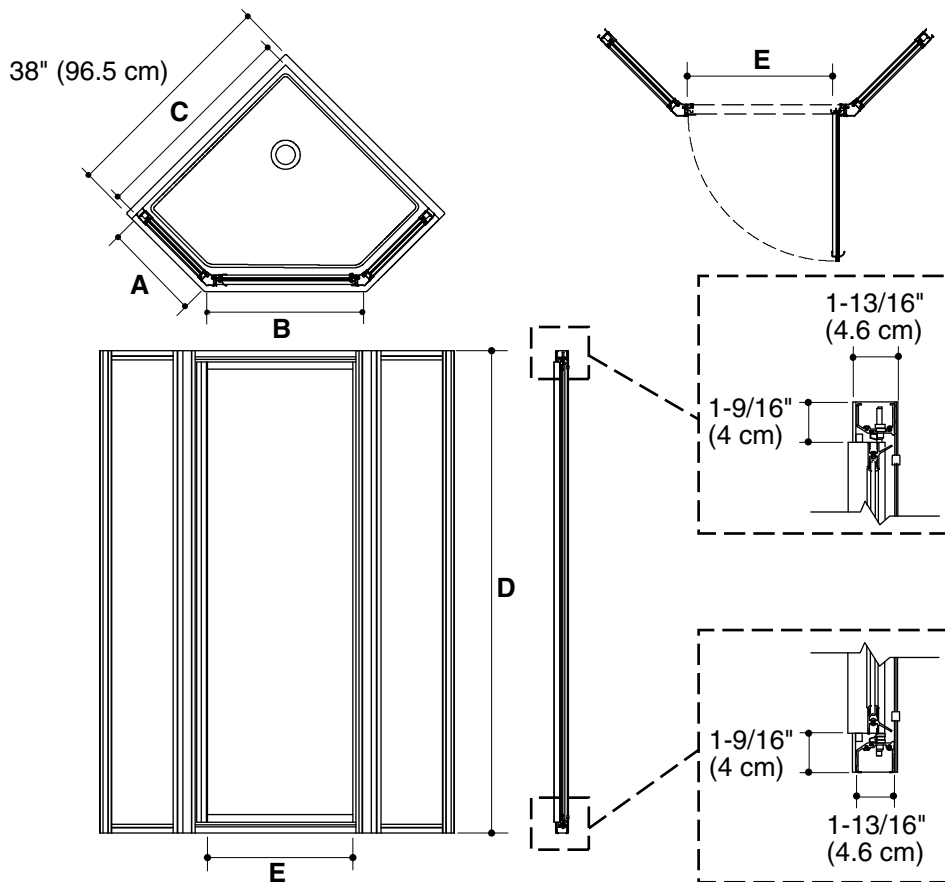

STERLING®

A KOHLER COMPANY

INTRIGUE™

Features

- Space-saving corner design
- Threshold directs water back into the shower and minimizes soap or lint build up
- Watertight flexible door magnet and seal
- Full length handle for easy operation
- Tempered glass ensures maximum safety and durability
- Quick and easy to install with no track cutting required
- Aluminum components extruded from alloy 6063-T5
- Stainless steel hardware prevents rusting or corrosion
- Made specifically for Sterling Intrigue Series 7204
- For shower application only
- Installed left or right-handed

INTRIGUE™

Model	A	B	C (Width)	D (Height)	E (Walk Max)
SP2270A-38	15-13/16" (40.2 cm)	27-9/16" (70 cm)	36-1/8" (91.8 cm)	72" (182.9 cm)	22-1/8" (56.2 cm)
SP2275A-38	15-13/16" (40.2 cm)	27-9/16" (70 cm)	36-1/8" (91.8 cm)	72" (182.9 cm)	22-1/8" (56.2 cm)
SP2276A-38	15-13/16" (40.2 cm)	27-9/16" (70 cm)	36-1/8" (91.8 cm)	72" (182.9 cm)	22-1/8" (56.2 cm)
SP2277A-38	15-13/16" (40.2 cm)	27-9/16" (70 cm)	36-1/8" (91.8 cm)	72" (182.9 cm)	22-1/8" (56.2 cm)

Note: Dimensions are taken on centerline of curb/threshold at the rough opening.

Product Diagram