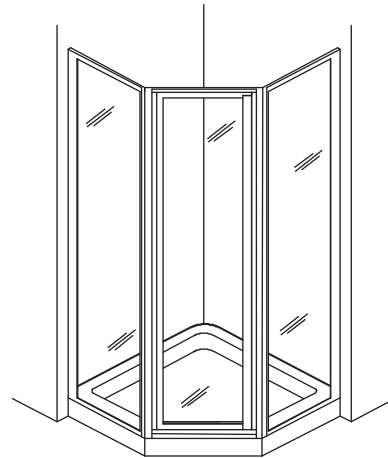

STERLING®

A KOHLER COMPANY

INTRIGUE™

Features

- Space-saving corner design
- Threshold directs water back into the shower and minimizes soap or lint build up
- Watertight flexible door magnet and seal
- Full length handle for easy operation
- Tempered glass ensures maximum safety and durability
- Quick and easy to install with no track cutting required
- Aluminum components extruded from alloy 6063-T5
- Stainless steel hardware prevents rusting or corrosion
- Made specifically for Sterling Intrigue Series 7204
- For shower application only
- Installed left or right-handed

NEO-ANGLE SHOWER DOORS SP2270A ALSO SP2275A, SP2276A

Codes/Standards Applicable

Specified model meets or exceeds the following:

- ANSI Z97.1 (tempered glass)

Colors/Finishes

- Refer to the Price Book for current frame finish and glass options

INTRIGUE™

Model	A	B	C (Width)	D (Height)	E (Walk Max)
SP2270A-38	15-13/16" (40.2 cm)	27-9/16" (70 cm)	36-1/8" (91.8 cm)	72" (182.9 cm)	22-1/8" (56.2 cm)
SP2275A-38	15-13/16" (40.2 cm)	27-9/16" (70 cm)	36-1/8" (91.8 cm)	72" (182.9 cm)	22-1/8" (56.2 cm)
SP2276A-38	15-13/16" (40.2 cm)	27-9/16" (70 cm)	36-1/8" (91.8 cm)	72" (182.9 cm)	22-1/8" (56.2 cm)
SP2277A-38	15-13/16" (40.2 cm)	27-9/16" (70 cm)	36-1/8" (91.8 cm)	72" (182.9 cm)	22-1/8" (56.2 cm)

Note: Dimensions are taken on centerline of curb/threshold at the rough opening.

Product Diagram