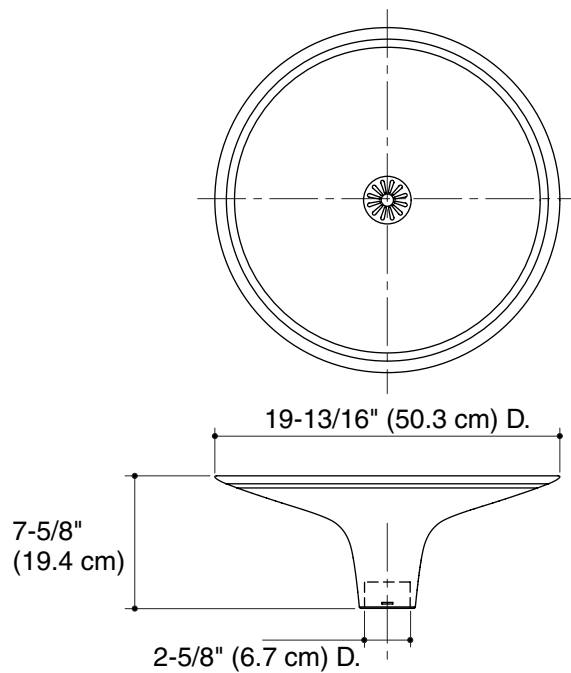

VESSEL LAVATORY K-14281

Features

- Cast bronze
- Integrally cast drain
- Above-the-counter installation
- Without overflow
- Living finish, adding character and uniqueness
- 19-7/8" (50.5 cm) diameter

Codes/Standards Applicable

The vessel lavatory shall be 19-7/8" (50.5 cm) in diameter. Lavatory shall be constructed of cast bronze with living finish, adding character and uniqueness. Lavatory shall have an integrally cast drain. Lavatory shall be without overflow. Lavatory shall be for above-the-counter installation. Product shall be Kohler Model K-14281-_____.

KAMALA™

Technical Information

Fixture*:	
Basin area	19-7/8" (50.5 cm)
Water depth	2-1/4" (5.7 cm)
Drain hole	2-5/8" (6.7 cm) D.
* Approximate measurements for comparison only.	

Installation Notes

Install this product according to the installation guide.

Product Diagram