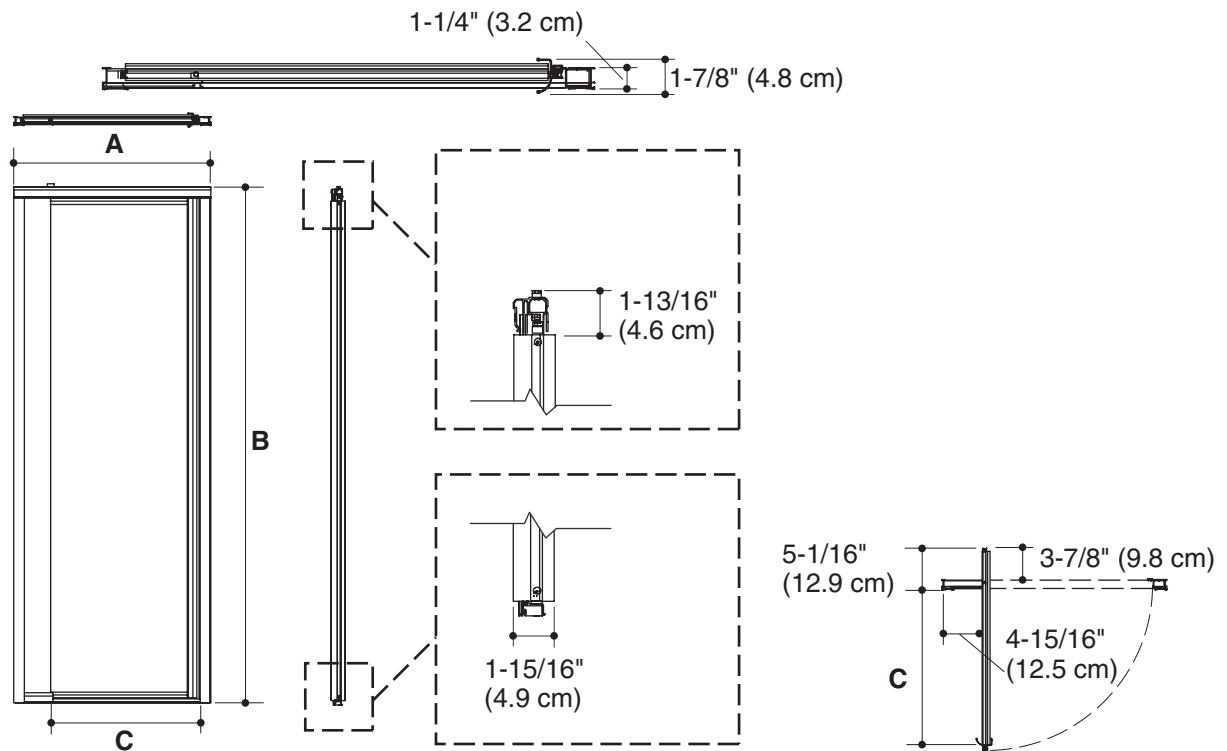

A KOHLER COMPANY

VISTA PIVOT™ II

DESIGNER PIVOT SHOWER DOORS

**1505D-31**

ALSO 1505D-36

**Features**

- Full length handle for easy operation
- Aluminum components extruded from alloy 6063-T5
- Tempered glass ensures maximum safety and durability
- Threshold directs water back into the shower and minimizes soap or lint build up
- Nylon pivot bushings provide silent operation
- Installs left- or right-handed
- Adjustable wall jamb allows for out-of-plumb conditions up to 1" (2.5 cm) per side
- Stainless steel hardware prevents rusting or corrosion
- Full length magnet provides secure door closure
- Heavy-duty, anodized aluminum-framed pivot door
- A width adjustment of 3-3/4" (9.5 cm) for 31" (78.7 cm) models and 4-3/4" (12.1 cm) for 36" (91.4 cm) models reduces inventory requirements

Model	A Width (Max / Min)	B (Height)	C (Walk Through Max / Min)
1505D-31	31-1/4" (79.4 cm) / 27-1/2" (69.9 cm)	65-1/2" (166.4 cm)	22-1/16" (56 cm) / 19" (48.3 cm)
1505D-36	36" (91.4 cm) / 31-1/4" (79.4 cm)	65-1/2" (166.4 cm)	24-13/16" (63 cm) / 20-3/4" (52.7 cm)