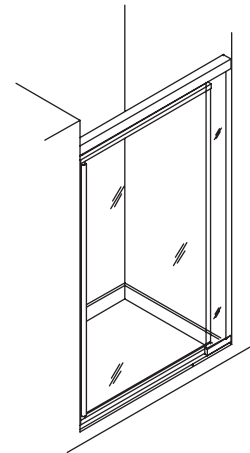

A KOHLER COMPANY

VISTA PIVOT™ II

DESIGNER PIVOT SHOWER DOORS

**1505D-31**

ALSO 1505D-36

**Features**

- Full length handle for easy operation
- Aluminum components extruded from alloy 6063-T5
- Tempered glass ensures maximum safety and durability
- Threshold directs water back into the shower and minimizes soap or lint build up
- Nylon pivot bushings provide silent operation
- Installs left- or right-handed
- Adjustable wall jamb allows for out-of-plumb conditions up to 1" (2.5 cm) per side
- Stainless steel hardware prevents rusting or corrosion
- Full length magnet provides secure door closure
- Heavy-duty, anodized aluminum-framed pivot door
- A width adjustment of 3-3/4" (9.5 cm) for 31" (78.7 cm) models and 4-3/4" (12.1 cm) for 36" (91.4 cm) models reduces inventory requirements

Model	A Width (Max / Min)	B (Height)	C (Walk Through Max / Min)
1505D-31	31-1/4" (79.4 cm) / 27-1/2" (69.9 cm)	65-1/2" (166.4 cm)	22-1/16" (56 cm) / 19" (48.3 cm)
1505D-36	36" (91.4 cm) / 31-1/4" (79.4 cm)	65-1/2" (166.4 cm)	24-13/16" (63 cm) / 20-3/4" (52.7 cm)