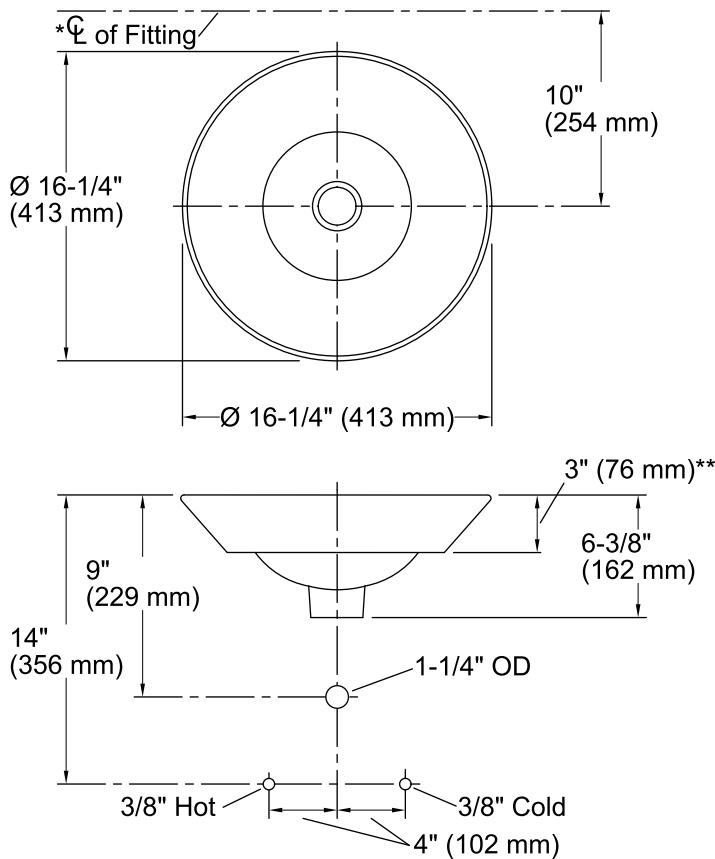

Features

- Vitreous china.
- Available as above-counter, countertop, or wall-mount installation.
- Round basin.
- Without overflow.
- No faucet holes; requires wall- or counter-mount faucet.
- Conical Bell® Design.
- 16-1/4" (413 mm) diameter

Recommended Accessories

K-7114 Pop-Up Drain
K-7129 Drain
K-9018 P-Trap
K-9655 Wall-mount Bracket

Components

Additional included component/s: Adjustable linkage.

ADA CSA B651 OBC

Codes/Standards

ASME A112.19.2/CSA B45.1
ADA
ICC/ANSI A117.1
CSA B651
OBC

Technical Information

All product dimensions are nominal.

Bowl configuration:	Single
Installation:	Above-counter
Bowl area (Only)	Diameter: 15-7/8" (403 mm) Water depth: 4-1/4" (108 mm)
Drain hole:	1-3/4" (44 mm)
Template:	1002980-7, required, included

Notes

Install this product according to the installation instructions.

Product does not have an overflow.

*Spout must be 5" (127 mm) long (min) for adequate clearance into the bathroom sink when installed with centerline as shown.