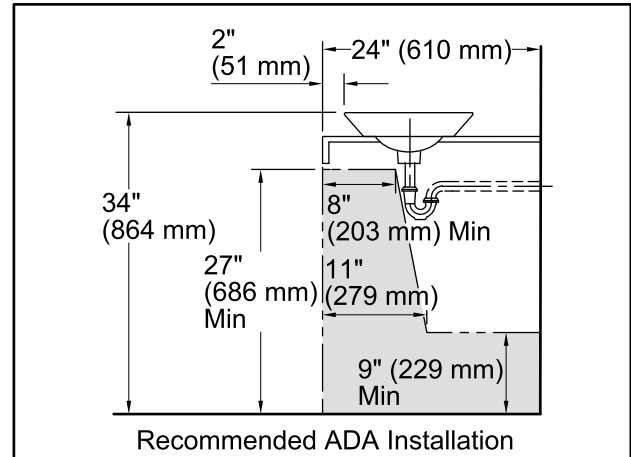

Features

- Vitreous china.
- Available as above-counter, countertop, or wall-mount installation.
- Round basin.
- Without overflow.
- No faucet holes; requires wall- or counter-mount faucet.
- Conical Bell® Design.
- 16-1/4" (413 mm) diameter

Recommended Accessories

K-7114 Pop-Up Drain
K-7129 Drain
K-9018 P-Trap
K-9655 Wall-mount Bracket

Components

Additional included component/s: Adjustable linkage.

ADA CSA B651 OBC

Codes/Standards

ASME A112.19.2/CSA B45.1
ADA
ICC/ANSI A117.1
CSA B651
OBC

Technical Information

All product dimensions are nominal.

Bowl configuration:	Single
Installation:	Above-counter
Bowl area (Only)	Diameter: 15-7/8" (403 mm) Water depth: 4-1/4" (108 mm)
Drain hole:	1-3/4" (44 mm)
Template:	1002980-7, required, included

Notes

Install this product according to the installation instructions.

Product does not have an overflow.

*Spout must be 5" (127 mm) long (min) for adequate clearance into the bathroom sink when installed with centerline as shown.