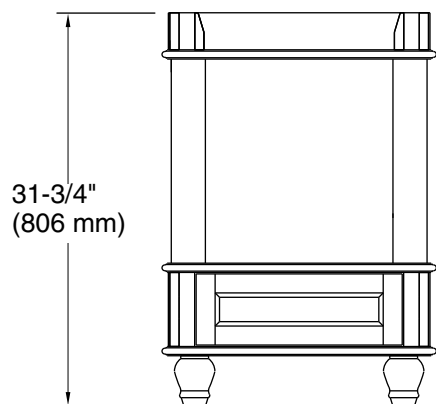

BANCROFT™

Installation Notes

Install this product according to the installation guide.

Decorative cabinet hardware is supplied. Refer to the Kohler bath accessories line for additional decorative cabinet hardware to complement your vanity.

Product Diagram