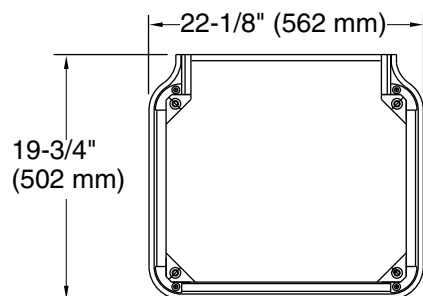

BANCROFT™

Installation Notes

Install this product according to the installation guide.

Decorative cabinet hardware is supplied. Refer to the Kohler bath accessories line for additional decorative cabinet hardware to complement your vanity.

Product Diagram