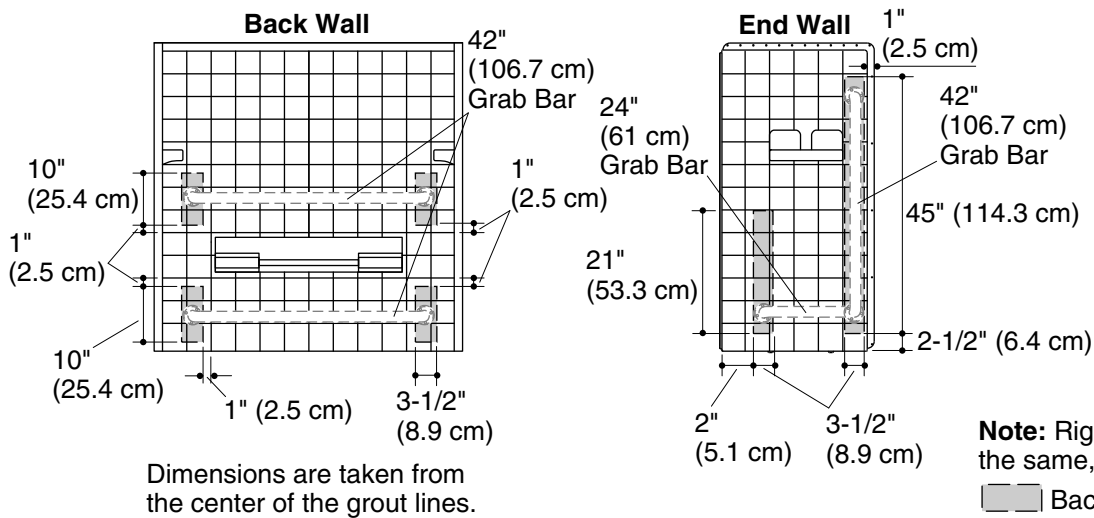

STERLING®

A KOHLER COMPANY

ADVANTAGE™

Features

- Compression molded from our exclusive solid Vikrell® material
- Durable swirl-gloss finish
- Two toiletry shelves and 18" (45.7 cm) towel bar in back wall for added convenience
- 10-year consumer/3-year commercial limited warranty
- Modular 4-piece design
- Backer boards allow for attachment of grab bars
- 60" (152.4 cm) x 34" (86.4 cm) seated shower base available separately (model 62041100)
- 60" (152.4 cm) x 35-1/4" (89.5 cm) x 60-1/2" (153.7 cm) complete wall surround rough-in dimensions include flange
- 60" (152.4 cm) x 34" (86.4 cm) x 59-1/4" (150.5 cm) complete wall surround finished dimensions

ADVANTAGE™

Technical Information

Model	Door maximum width*	Door maximum height
62044106	56-1/2" (143.5 cm)	67" (170.2 cm)

* NOTE: For shower door installation, use the STERLING "SP" fixture specific door only, due to draft angle on shower surround walls.

Installation Notes

Install this product according to the installation guide.

Studs should be positioned roughly as shown.

Attach grab bars at the specified backer board locations only.

Product Diagram

ADVANTAGE™ 60" (152.4 cm) SEATED BASE, WALL SURROUND & BACKER BOARDS