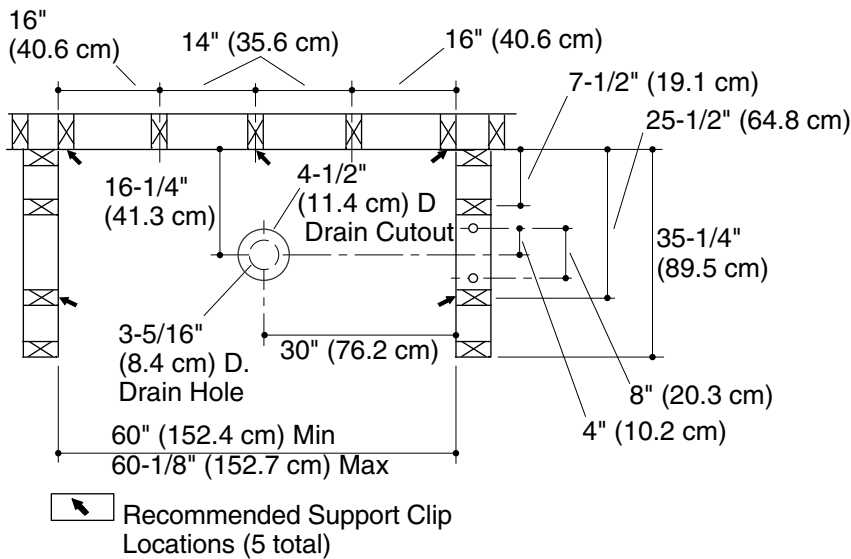

STERLING®

A KOHLER COMPANY

ADVANTAGE™

Features

- Compression molded from our exclusive solid Vikrell® material
- Durable swirl-gloss finish
- Two toiletry shelves and 18" (45.7 cm) towel bar in back wall for added convenience
- 10-year consumer/3-year commercial limited warranty
- Modular 4-piece design
- Backer boards allow for attachment of grab bars
- 60" (152.4 cm) x 34" (86.4 cm) seated shower base available separately (model 62041100)
- 60" (152.4 cm) x 35-1/4" (89.5 cm) x 60-1/2" (153.7 cm) complete wall surround rough-in dimensions include flange
- 60" (152.4 cm) x 34" (86.4 cm) x 59-1/4" (150.5 cm) complete wall surround finished dimensions

Colors/Finishes

- 0: White
- Other: Refer to Price Book for additional colors/finishes

Specified Model

Model	Complete Unit Description	Colors/Finishes	
62040106	60" (152.4 cm) seated shower base and complete wall set with backer board locations, center drain	<input type="checkbox"/> 0	<input type="checkbox"/> Other _____
Model	Component Description	Colors/Finishes	
62041100	Seated shower base only, center drain	<input type="checkbox"/> 0	<input type="checkbox"/> Other _____
Model	Wall Component Description	Colors/Finishes	
62044106	Complete wall set with backer board locations	<input type="checkbox"/> 0	<input type="checkbox"/> Other _____

ADVANTAGE™

Technical Information

Model	Door maximum width*	Door maximum height
62044106	56-1/2" (143.5 cm)	67" (170.2 cm)

* NOTE: For shower door installation, use the STERLING "SP" fixture specific door only, due to draft angle on shower surround walls.

Installation Notes

Install this product according to the installation guide.

Studs should be positioned roughly as shown.

Attach grab bars at the specified backer board locations only.

Product Diagram

ADVANTAGE™ 60" (152.4 cm) SEATED BASE, WALL SURROUND & BACKER BOARDS