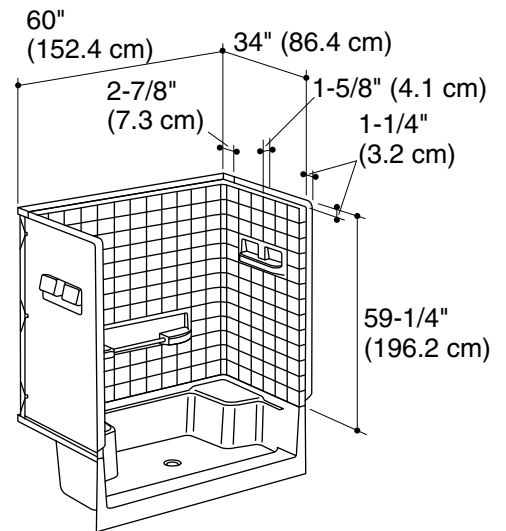

STERLING®

A KOHLER COMPANY

ADVANTAGE™

Features

- Compression molded from our exclusive solid Vikrell® material
- Durable swirl-gloss finish
- Two toiletry shelves and 18" (45.7 cm) towel bar in back wall for added convenience
- 10-year consumer/3-year commercial limited warranty
- Modular 4-piece design
- Backer boards allow for attachment of grab bars
- 60" (152.4 cm) x 34" (86.4 cm) seated shower base available separately (model 62041100)
- 60" (152.4 cm) x 35-1/4" (89.5 cm) x 60-1/2" (153.7 cm) complete wall surround rough-in dimensions include flange
- 60" (152.4 cm) x 34" (86.4 cm) x 59-1/4" (150.5 cm) complete wall surround finished dimensions

60" (152.4 cm) SEATED BASE, WALL SURROUND & BACKER BOARDS 62040106

Codes/Standards Applicable

Specified model meets or exceeds the following:

- ASTM E162
- ASTM E662
- CSA B45.5/IAPMO Z124
- HUD, UM Bulletin 73A
- NAHB Research Foundation, Inc.

ADVANTAGE™

Technical Information

Model	Door maximum width*	Door maximum height
62044106	56-1/2" (143.5 cm)	67" (170.2 cm)

* NOTE: For shower door installation, use the STERLING "SP" fixture specific door only, due to draft angle on shower surround walls.

Installation Notes

Install this product according to the installation guide.

Studs should be positioned roughly as shown.

Attach grab bars at the specified backer board locations only.

Product Diagram

ADVANTAGE™ 60" (152.4 cm) SEATED BASE, WALL SURROUND & BACKER BOARDS