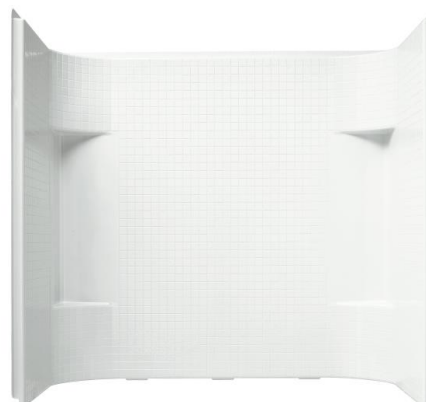

## 60" x 30" Tile Bath/Shower Wall Set

#### Features

- Modular design allows it to be moved around corners and through doorways with ease.
- Durable high gloss finish.
- Realistic tile wall surround features molded in shelves for generous storage.

#### Installation

- Three-piece modular design with pivot "snap together" installation.
- Caulk-less seam installation.
- Must be used with Accord® 30" Bath.