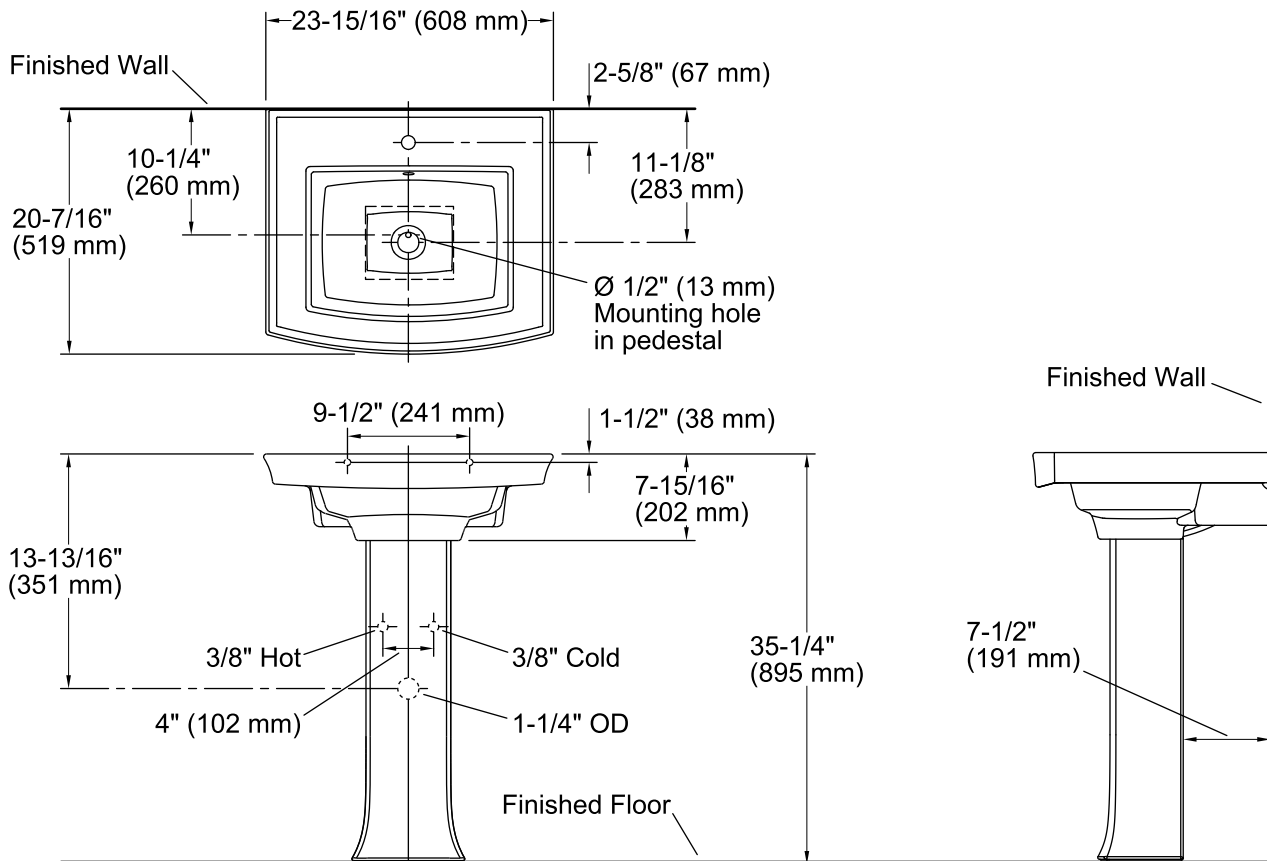

Features

- Vitreous china.
- Pedestal sink.
- Rectangular basin.
- With overflow.
- Single faucet hole.
- Coordinates with other products in the Archer collection.
- 24" (610 mm) x 20-1/2" (521 mm) x 35-1/4" (895 mm)

Recommended Accessories

- K-7605-P Angle Supply with Stop (pair)
- K-8998 P-Trap

Components

Product includes:

- K-2358-1 Pedestal Bathroom Sink Basin
- K-2357 Bathroom Sink Pedestal
- Additional included component/s: Pedestal hardware pack, and rubber pads.

Technical Information

All product dimensions are nominal.

Bowl configuration:	Single
Installation:	Pedestal
Bowl area (Only):	Length: 16-1/4" (413 mm) Width: 11-15/16" (303 mm) Water depth: 4" (102 mm)
Number of deck holes:	1
Faucet hole(s):	1-3/8" (35 mm)
Drain hole:	1-3/4" (44 mm)