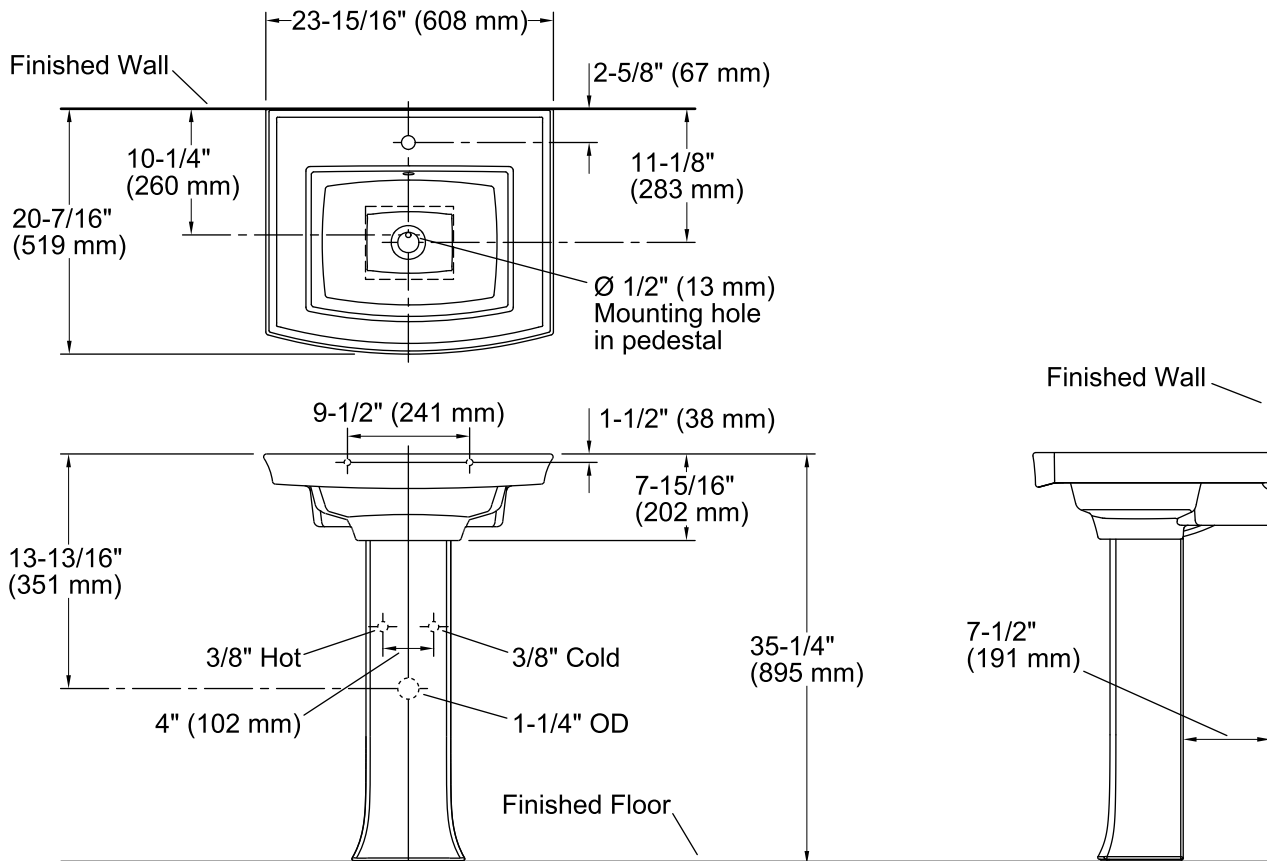

Features

- Vitreous china.
- Pedestal sink.
- Rectangular basin.
- With overflow.
- Single faucet hole.
- Coordinates with other products in the Archer collection.
- 24" (610 mm) x 20-1/2" (521 mm) x 35-1/4" (895 mm)

Recommended Accessories

- K-7605-P Angle Supply with Stop (pair)
- K-8998 P-Trap

Components

Product includes:

- K-2358-1 Pedestal Bathroom Sink Basin
- K-2357 Bathroom Sink Pedestal
- Additional included component/s: Pedestal hardware pack, and rubber pads.

Technical Information

All product dimensions are nominal.

Bowl configuration:	Single
Installation:	Pedestal
Bowl area (Only)	Length: 16-1/4" (413 mm) Width: 11-15/16" (303 mm) Water depth: 4" (102 mm)
Number of deck holes:	1
Faucet hole(s):	1-3/8" (35 mm)
Drain hole:	1-3/4" (44 mm)