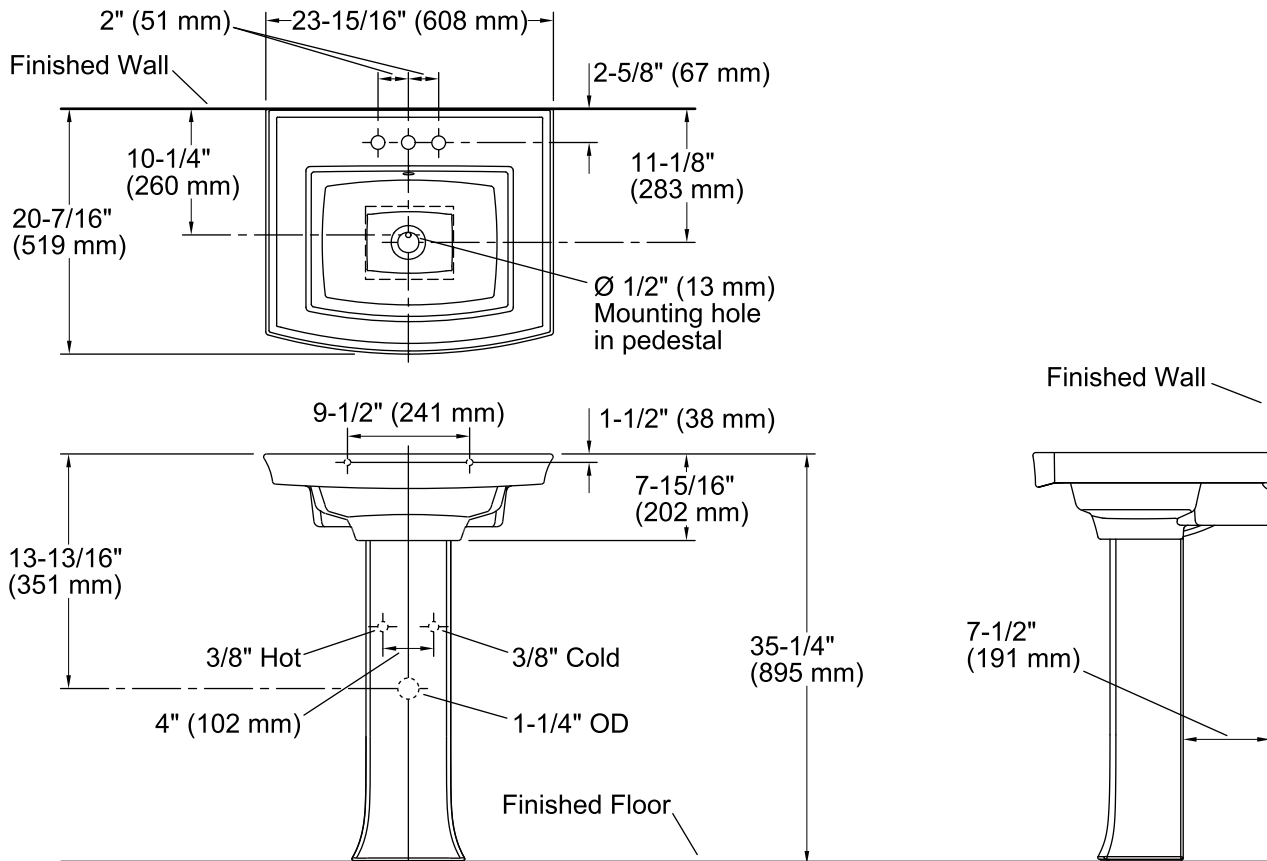

### Features

- 4-inch center faucet holes.
- Classic rectangular basin.
- Overflow drain.
- Combination consists of the K-2358-4 basin and the K-2357 pedestal.
- Coordinates with other products in the Archer collection.

### Technical Information

All product dimensions are nominal.

- Bowl configuration: Single
- Installation: Pedestal
- Bowl area (Only): Length: 16-1/4" (413 mm)  
Width: 11-15/16" (303 mm)  
Water depth: 4" (102 mm)
- Number of deck holes: 3
- Faucet hole spacing: 4" (102 mm)
- Faucet hole(s): 1-1/4" (32 mm)
- Drain hole: 1-3/4" (44 mm)