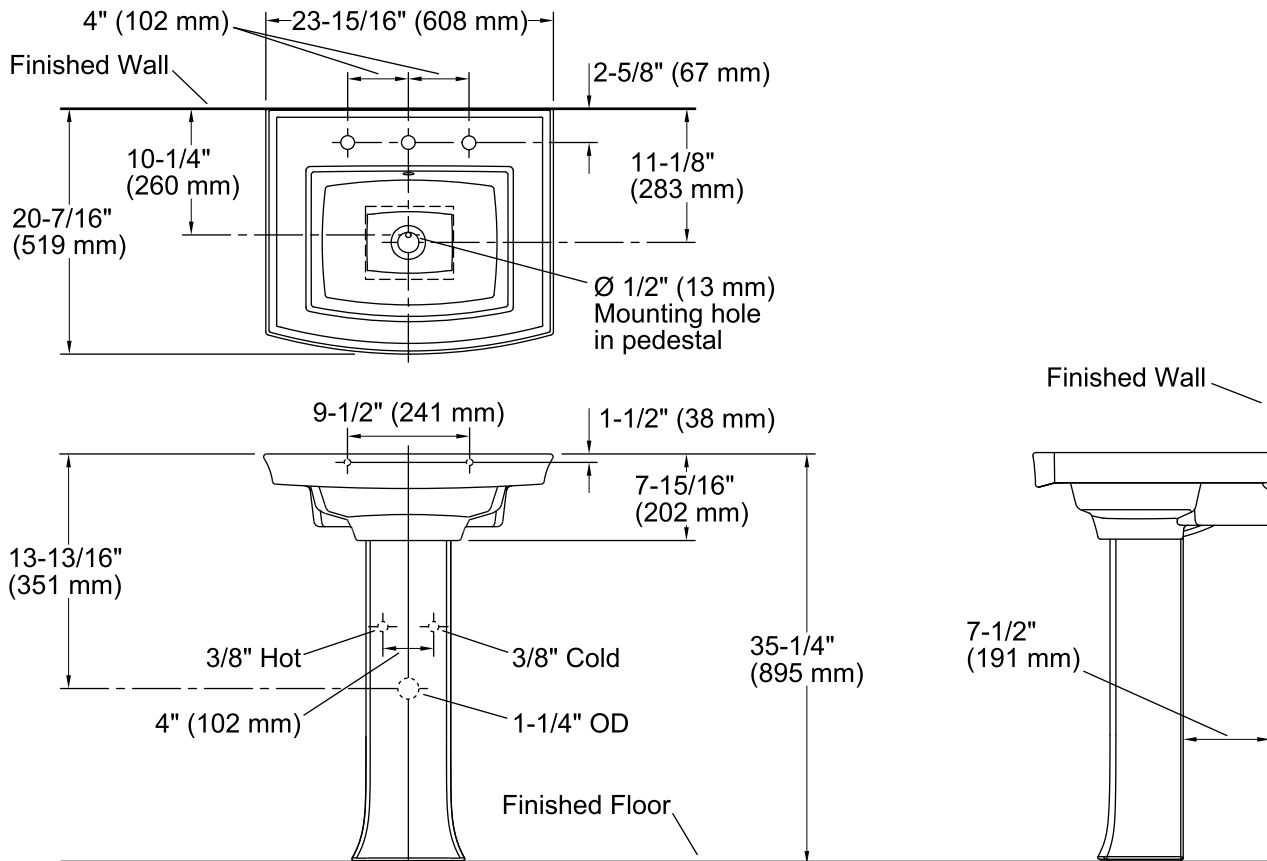

Features

- Vitreous china.
- Pedestal sink.
- Rectangular basin.
- With overflow.
- 8-inch centers.
- Coordinates with other products in the Archer collection.
- 24" (610 mm) x 20-1/2" (521 mm) x 35-1/4" (895 mm)

Recommended Accessories

- K-7605-P Angle Supply with Stop (pair)
- K-8998 P-Trap

Components

Product includes:

- K-2357 Bathroom Sink Pedestal
- K-2358-8 Pedestal Bathroom Sink Basin
- Additional included component/s: Pedestal hardware pack, and rubber pads.

Technical Information

All product dimensions are nominal.

Bowl configuration:	Single
Installation:	Pedestal
Bowl area (Only)	Length: 16-1/4" (413 mm) Width: 11-15/16" (303 mm) Water depth: 4" (102 mm)
Number of deck holes:	3
Faucet hole(s):	1-3/8" (35 mm)
Drain hole:	1-3/4" (44 mm)